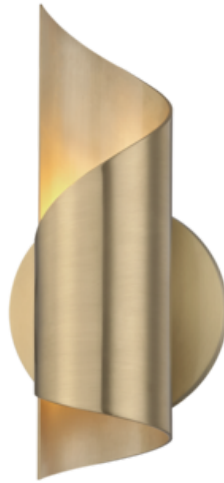

Evie

Product ID **H161101-AGB-CE**

DIMENSIONAL INFORMATION

Height	24.77cm
ADA Compliant	Yes
Hanging Type	-
Canopy/Backplate	12.07cm D
Width	12.07cm
Extension	9.53cm
Top To Center	16.51cm
Weight	1.18kg.

SHIPPING INFORMATION