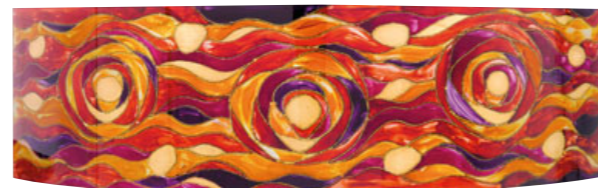

Medici gold

Medici silver

Albero gold

Albero multi

Libertà gold antique

Libertà silver antique

Kiss gold

Kiss silver

Libertà white antique

Aqua blue

Aqua red

gold leaf

silver leaf

Aqua champagne

shade white

shade black

■ GIOIOSA Frame: 24 carat gold plated Crystal: PURE® KOLARZ® Crystal Clear

					
	⌀ 80 cm □ max. 170 cm ☑ 12 lp., G9, 40 W	⌀ 60 cm □ max. 160 cm ☑ 6 lp., G9, 40 W	⌀ 80 cm □ 45 cm ☑ 12 lp., G9, 40 W	⌀ 60 cm □ 40 cm ☑ 6 lp., G9, 40 W	□ 40/20 cm □ 10 cm ☑ 2 lp., G9, 40 W
 Kiss gold	5020.31232.530/ki30	5020.30630.530/ki30	5020.11232.530/ki30	5020.10630.530/ki30	5020.60230.530/ki30
 Aqua blue	5020.31232.530/aq70	5020.30630.530/aq70	5020.11232.530/aq70	5020.10630.530/aq70	5020.60230.530/aq70
 Aqua red	5020.31232.530/aq40	5020.30630.530/aq40	5020.11232.530/aq40	5020.10630.530/aq40	5020.60230.530/aq40
 Aqua champagne	5020.31232.530/aq21	5020.30630.530/aq21	5020.11232.530/aq21	5020.10630.530/aq21	5020.60230.530/aq21
 Medici gold	5020.31232.530/me30	5020.30630.530/me30	5020.11232.530/me30	5020.10630.530/me30	5020.60230.530/me30
 Albero gold	5020.31232.530/al30	5020.30630.530/al30	5020.11232.530/al30	5020.10630.530/al30	5020.60230.530/al30
 Albero multi	5020.31232.530/al99	5020.30630.530/al99	5020.11232.530/al99	5020.10630.530/al99	5020.60230.530/al99
 Libertá white antique	5020.31232.530/li10	5020.30630.530/li10	5020.11232.530/li10	5020.10630.530/li10	5020.60230.530/li10
 Libertá gold antique	5020.31232.530/li30	5020.30630.530/li30	5020.11232.530/li30	5020.10630.530/li30	5020.60230.530/li30
 gold leaf	5020.31232.530/0030	5020.30630.530/0030	5020.11232.530/0030	5020.10630.530/0030	5020.60230.530/0030
 shade white	FLO.1097/S80.04.T-WH	FLO.1097/S60.04.T-WH	FLO.1097/PL80.04.T-WH	FLO.1097/PL60.04.T-WH	FLO.1097/A2.04.T-WH
 shade black	FLO.1097/S80.04.T-BL	FLO.1097/S60.04.T-BL	FLO.1097/PL80.04.T-BL	FLO.1097/PL60.04.T-BL	FLO.1097/A2.04.T-BL