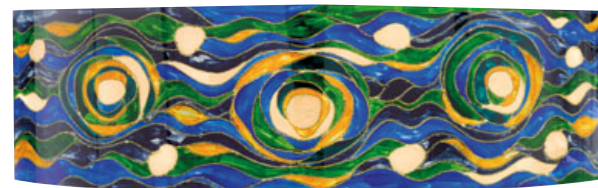

Medici gold

Medici silver

Albero gold

Albero multi

Libertà gold antique

Libertà silver antique

Kiss gold

Kiss silver

Libertà white antique

Aqua blue

Aqua red

gold leaf

silver leaf

Aqua champagne

shade white

shade black

■ GIOIOSA Frame: 24 carat gold plated Crystal: PURE® KOLARZ® Crystal Clear

					
	⌀ 80 cm □ max. 170 cm ☑ 12 lp., G9, 40 W	⌀ 60 cm □ max. 160 cm ☑ 6 lp., G9, 40 W	⌀ 80 cm □ 45 cm ☑ 12 lp., G9, 40 W	⌀ 60 cm □ 40 cm ☑ 6 lp., G9, 40 W	□ 40/20 cm □ 10 cm ☑ 2 lp., G9, 40 W
 Kiss gold	5020.31232.530/ki30	5020.30630.530/ki30	5020.11232.530/ki30	5020.10630.530/ki30	5020.60230.530/ki30
 Aqua blue	5020.31232.530/aq70	5020.30630.530/aq70	5020.11232.530/aq70	5020.10630.530/aq70	5020.60230.530/aq70
 Aqua red	5020.31232.530/aq40	5020.30630.530/aq40	5020.11232.530/aq40	5020.10630.530/aq40	5020.60230.530/aq40
 Aqua champagne	5020.31232.530/aq21	5020.30630.530/aq21	5020.11232.530/aq21	5020.10630.530/aq21	5020.60230.530/aq21
 Medici gold	5020.31232.530/me30	5020.30630.530/me30	5020.11232.530/me30	5020.10630.530/me30	5020.60230.530/me30
 Albero gold	5020.31232.530/al30	5020.30630.530/al30	5020.11232.530/al30	5020.10630.530/al30	5020.60230.530/al30
 Albero multi	5020.31232.530/al99	5020.30630.530/al99	5020.11232.530/al99	5020.10630.530/al99	5020.60230.530/al99
 Libertá white antique	5020.31232.530/li10	5020.30630.530/li10	5020.11232.530/li10	5020.10630.530/li10	5020.60230.530/li10
 Libertá gold antique	5020.31232.530/li30	5020.30630.530/li30	5020.11232.530/li30	5020.10630.530/li30	5020.60230.530/li30
 gold leaf	5020.31232.530/0030	5020.30630.530/0030	5020.11232.530/0030	5020.10630.530/0030	5020.60230.530/0030
 shade white	FLO.1097/S80.04.T-WH	FLO.1097/S60.04.T-WH	FLO.1097/PL80.04.T-WH	FLO.1097/PL60.04.T-WH	FLO.1097/A2.04.T-WH
 shade black	FLO.1097/S80.04.T-BL	FLO.1097/S60.04.T-BL	FLO.1097/PL80.04.T-BL	FLO.1097/PL60.04.T-BL	FLO.1097/A2.04.T-BL