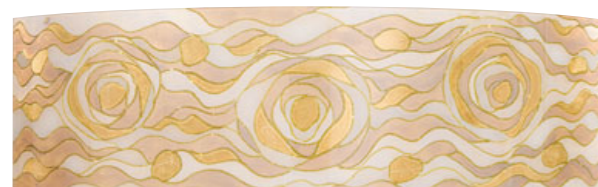

Medici gold

Medici silver

Albero gold

Albero multi

Libertà gold antique

Libertà silver antique

Kiss gold

Kiss silver

Libertà white antique

Aqua blue

Aqua red

gold leaf

silver leaf

Aqua champagne

shade white

shade black

■ GIOIOSA Frame: 24 carat gold plated Crystal: PURE® KOLARZ® Crystal Clear

					
	⌀ 80 cm □ max. 170 cm ☑ 12 lp., G9, 40 W	⌀ 60 cm □ max. 160 cm ☑ 6 lp., G9, 40 W	⌀ 80 cm □ 45 cm ☑ 12 lp., G9, 40 W	⌀ 60 cm □ 40 cm ☑ 6 lp., G9, 40 W	□ 40/20 cm □ 10 cm ☑ 2 lp., G9, 40 W
 Kiss gold	5020.31232.530/ki30	5020.30630.530/ki30	5020.11232.530/ki30	5020.10630.530/ki30	5020.60230.530/ki30
 Aqua blue	5020.31232.530/aq70	5020.30630.530/aq70	5020.11232.530/aq70	5020.10630.530/aq70	5020.60230.530/aq70
 Aqua red	5020.31232.530/aq40	5020.30630.530/aq40	5020.11232.530/aq40	5020.10630.530/aq40	5020.60230.530/aq40
 Aqua champagne	5020.31232.530/aq21	5020.30630.530/aq21	5020.11232.530/aq21	5020.10630.530/aq21	5020.60230.530/aq21
 Medici gold	5020.31232.530/me30	5020.30630.530/me30	5020.11232.530/me30	5020.10630.530/me30	5020.60230.530/me30
 Albero gold	5020.31232.530/al30	5020.30630.530/al30	5020.11232.530/al30	5020.10630.530/al30	5020.60230.530/al30
 Albero multi	5020.31232.530/al99	5020.30630.530/al99	5020.11232.530/al99	5020.10630.530/al99	5020.60230.530/al99
 Libertá white antique	5020.31232.530/li10	5020.30630.530/li10	5020.11232.530/li10	5020.10630.530/li10	5020.60230.530/li10
 Libertá gold antique	5020.31232.530/li30	5020.30630.530/li30	5020.11232.530/li30	5020.10630.530/li30	5020.60230.530/li30
 gold leaf	5020.31232.530/0030	5020.30630.530/0030	5020.11232.530/0030	5020.10630.530/0030	5020.60230.530/0030
 shade white	FLO.1097/S80.04.T-WH	FLO.1097/S60.04.T-WH	FLO.1097/PL80.04.T-WH	FLO.1097/PL60.04.T-WH	FLO.1097/A2.04.T-WH
 shade black	FLO.1097/S80.04.T-BL	FLO.1097/S60.04.T-BL	FLO.1097/PL80.04.T-BL	FLO.1097/PL60.04.T-BL	FLO.1097/A2.04.T-BL