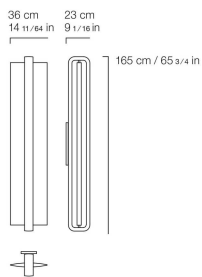

WYNWOOD
LIGHTS

GIANFRANCO
FERRE
HOME

DESCRIPTION

Lamp body in solid beech wood Dyed Smokey Grey, with variable section and regular curve.
Adjustable lampshade in fabric, plexiglass and varnished metal details.
Plate for wall fixing in Bronzed Brass finishing.
Warm LED light with direct power supply.
Ultra slim transformer hidden in the base.

DIMENSIONS

WALL LAMP

F.WYN.641.A

L 36 D 23 H 165 CM

STRUCTURE

WOOD

Beech Wood Dyed
Smokey Grey - Matt

PLATE