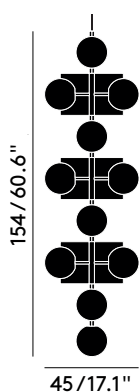

PLANE DROP CHANDELIER

Plane is characterised by its simplicity and bold geometry: basic silhouettes made from a brass-plated steel frame and a double-layered white glass sphere creating a mysterious optical illusion. Available in Pendant, Chandelier, Table and Surface light versions.

PLANE DROP CHANDELIER EU

Code
SLL05BEU

Year of Design	2016
Material	Brass Plated Steel/Glass
Bulb Spec	15 x G9 25W (max). Bulb not included.
Cable Spec	250m/98.4in black braided cable.

Process

A polished brass-plated steel frame and double layered white blown glass shade.

China

Packaging

Height 0.71 m
Width 0.27 m
Length 1.72 m
Weight 20.7 kg

Product weight

11.85 kg

Dimmability

Mains dimmable
(depending on lamp application)

Ceiling Rose Included (colour/material)