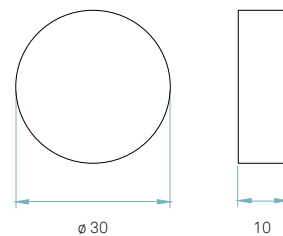

Components

**Frontal diffuser**
Matt satin acrylic**Back plate**
White metal enamel

Packaging

**Box size**
41 x 41 x 27 cm**Box volume**
0,045 m³**Weight**
Gross - 2,4 Kg
Net - 0,9 KgREF. G20 A LED 29, G30 A LED 29 & G42 A LED 29
Gea Small, Medium & Large

* Measurements taken using white shades, Veneer Ref: 20 Ivory White