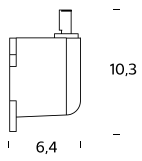

MODEL NAME: Volée

CODE: 4286.. + 4325..

DIMENSIONS: 60 x 60 cm

MATERIALS: Aluminum

COLORS

- Anthracite Grey - RAL Code: RAL 7024 Matt
- Fluorescent Yellow
- White - RAL Code: RAL 9016 Matt

BULB: 7,5W Led (2700 K, CRI>90, Lm 800)

COLORS

- Anthracite Grey - RAL Code: RAL 7024 Matt
- Fluorescent Yellow
- White - RAL Code: RAL 9016 Matt

BULB: 7,5W Led (2700 K, CRI>90, Lm 800)

PLUG: Black

POWER CORD: Black

DIMMER: Touch dimmer

CERTIFICATIONS AND SYMBOLS:

COMPONENTS

WALL SUPPORT CODE - 4325..

Wall support (size 6,4 x 10,3 cm)

Subject to technical modifications and modifications to content