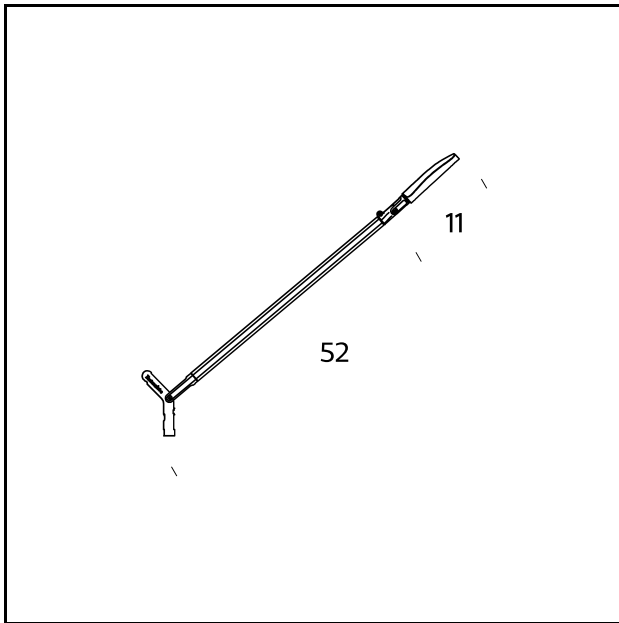

RELATED PRODUCTS

VOLÉE

Floor Lamp

VOLÉE

Table Lamp

TECHNICAL SHEET

Table, floor and wall lamp with direct light emission and adjustable head. Body in extruded aluminium, head in die cast aluminium, joints in die-cast aluminum and mechanical wires in steel. Provided with base for table, clamp and wall mounting to be combined with the body, available anthracite grey, white and fluorescent yellow. A simple wave of the hand under the head of the lamp activates an electronic device that switches the light on or off without any contact (touchless). A touch sensor over the head allows the flow of light to be regulated to four different levels of intensity (0%, 40%, 60%, 100%). A Time Out system automatically switches the lamp off after it has been on for 5 hours. Once the lamp is switched off, it keeps the last light intensity used. The lamp is supplied with multiple plug. Black power cable, ballast on cable and plug.

MODEL NAME: Volée

CODE: 4286.. + 4325..

DIMENSIONS: 60 x 60 cm

MATERIALS: Aluminum

COLORS

- Anthracite Grey - RAL Code: RAL 7024 Matt
- Fluorescent Yellow
- White - RAL Code: RAL 9016 Matt

BULB: 7,5W Led (2700 K, CRI>90, Lm 800)

PLUG: Black

POWER CORD: Black

DIMMER: Touch dimmer

CERTIFICATIONS AND SYMBOLS:

MODEL NAME: Demi Volée

CODE: 4289.. + 4325..

DIMENSIONS: 60 cm

MATERIALS: Aluminum