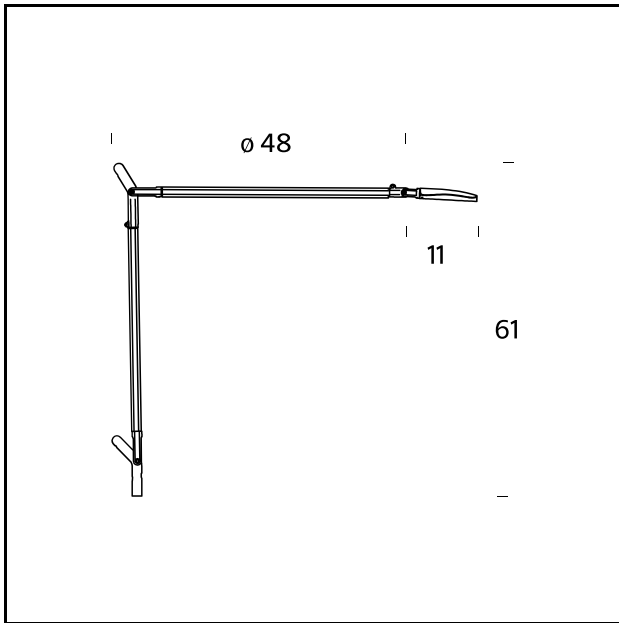

RELATED PRODUCTS

VOLÉE

Floor Lamp

VOLÉE

Table Lamp

TECHNICAL SHEET

Table, floor and wall lamp with direct light emission and adjustable head. Body in extruded aluminium, head in die cast aluminium, joints in die-cast aluminum and mechanical wires in steel. Provided with base for table, clamp and wall mounting to be combined with the body, available anthracite grey, white and fluorescent yellow. A simple wave of the hand under the head of the lamp activates an electronic device that switches the light on or off without any contact (touchless). A touch sensor over the head allows the flow of light to be regulated to four different levels of intensity (0%, 40%, 60%, 100%). A Time Out system automatically switches the lamp off after it has been on for 5 hours. Once the lamp is switched off, it keeps the last light intensity used. The lamp is supplied with multiple plug. Black power cable, ballast on cable and plug.

MODEL NAME: Volée

CODE: 4286.. + 4325..

DIMENSIONS: 60 x 60 cm

MATERIALS: Aluminum

COLORS

- Anthracite Grey - RAL Code: RAL 7024 Matt
- Fluorescent Yellow
- White - RAL Code: RAL 9016 Matt

BULB: 7,5W Led (2700 K, CRI>90, Lm 800)

PLUG: Black

POWER CORD: Black

DIMMER: Touch dimmer

CERTIFICATIONS AND SYMBOLS:

MODEL NAME: Demi Volée

CODE: 4289.. + 4325..

DIMENSIONS: 60 cm

MATERIALS: Aluminum