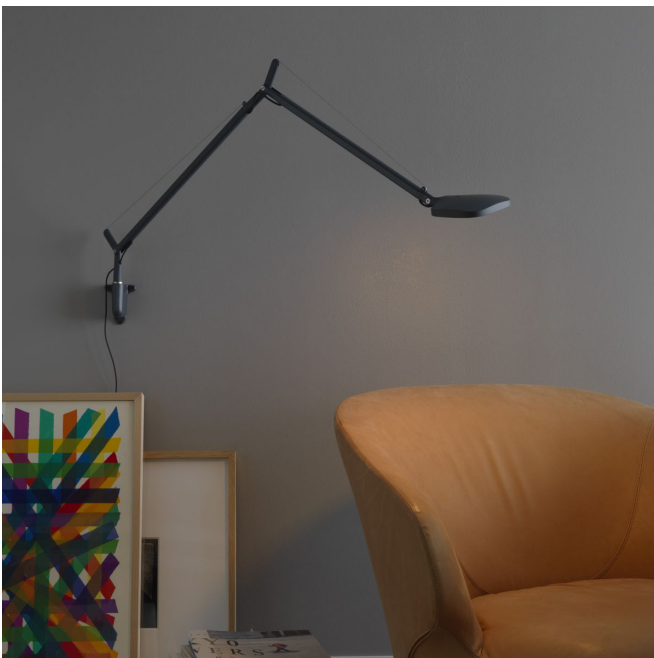

VOLÉE

Odo Fioravanti, 2015

Volée is a Led luminaire of the latest generation, in which the formal research is combined with technological innovation. Featured by an essential design, Volée switches on with an almost tennis-style gesture: a simple wave of the hand under the head of this lamp activates an electronic device that switches the light on or off without any contact. A touch sensor over the head allows the flow of light to be regulated to four different levels of intensity (40%, 60%, 100%, 0%). A Time Out system automatically switches the lamp off after it has been on for 5 hours. The lamps consists of a head and of structural rods in extruded aluminum and joints in die-cast aluminum. The tension for the hidden-spring balancing mechanisms is provided by steel wires that allow to orientate the light emission with a fluid movement. Available in four different finishes with matt paint in white, anthracite grey and fluorescent yellow, Volée is suitable for every kind of environment, both modern and traditional.

RELATED PRODUCTS

VOLÉE

Floor Lamp

VOLÉE

Table Lamp

TECHNICAL SHEET

Table, floor and wall lamp with direct light emission and adjustable head. Body in extruded aluminium, head in die cast aluminium, joints in die-cast aluminum and mechanical wires in steel. Provided with base for table, clamp and wall mounting to be combined with the body, available anthracite grey, white and fluorescent yellow. A simple wave of the hand under the head of the lamp activates an electronic device that switches the light on or off without any contact (touchless). A touch sensor over the head allows the flow of light to be regulated to four different levels of intensity (0%, 40%, 60%, 100%). A Time Out system automatically switches the lamp off after it has been on for 5 hours. Once the lamp is switched off, it keeps the last light intensity used. The lamp is supplied with multiple plug. Black power cable, ballast on cable and plug.