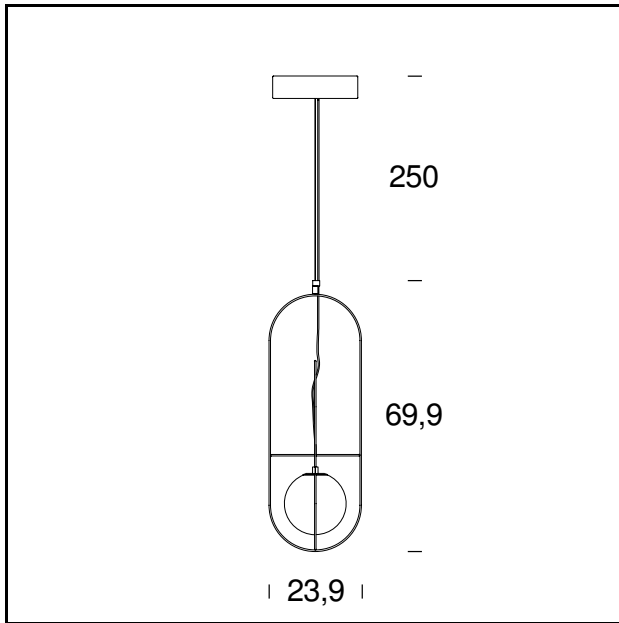

MODEL NAME: Setareh

CODE: 4380/1..

DIMENSIONS: Ø 23,9 x 24,9 x 69,9 cm + 250

MATERIALS: Glass, metal

COLORS

● Black Chrome

● Gold

BULB: 17W (2700K, CRI>80, Lumen 2100)

DIMMER: Dimmable with light dimmer, not supplied

CERTIFICATIONS AND SYMBOLS:

CE IP20