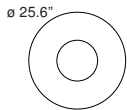

DIMENSIONS: Ø 19,4 x 19,4 x 83,4 + 250 cm

MATERIALS: Metal, glass

COLORS

● Black Chrome

● Gold

BULB: 2x6W (2700K, CRI>80, Lumen 1660)

DIMMER: Dimmable with light dimmer, not supplied

CERTIFICATIONS AND SYMBOLS:

CE IP20

MODEL NAME: Setareh

CODE: 4405..

DIMENSIONS: Ø 19,4 x 19,4 x 118,5 + 250 cm

MATERIALS: Metal, glass

COLORS

● Black Chrome

● Gold

CODE: 4383..

DIMENSIONS: Ø 44,9 x 44,9 cm + 250

MATERIALS: Metal, glass

COLORS

● Black Chrome

● Gold

BULB: 3x6W (2700K, CRI>80, Lumen 2500)

DIMMER: Dimmable with light dimmer, not supplied

CERTIFICATIONS AND SYMBOLS:

CE IP20

ACCESSORIES

METAL DISK CODE - D4381/0

metal disk ø 17.7" black or white for model 4381..

METAL DISK CODE - D4381..

metal disk Ø 25.6" black or white for model 4381.. or 4382..