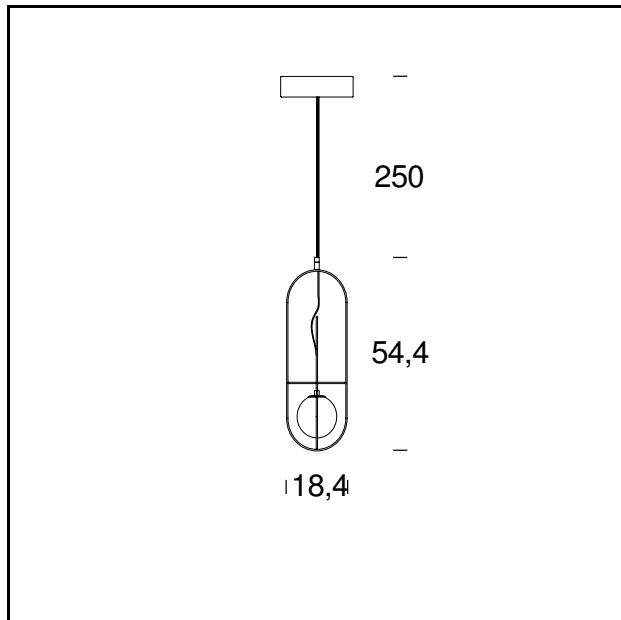

MODEL NAME: Setareh

CODE: 4380..

DIMENSIONS: Ø 18,4 x 19,4 x 54,4 cm + 250

MATERIALS: Glass, metal

COLORS

● Black Chrome

● Gold

BULB: 12W (2700K, CRI>80, Lumen 1550)

DIMMER: Dimmable with light dimmer, not supplied

CERTIFICATIONS AND SYMBOLS:

CE IP20

MODEL NAME: Setareh

CODE: 4381..

DIMENSIONS: Ø 18,4 x 19,4 x 54,4 cm + 250

MATERIALS: Glass, metal

COLORS

DIMENSIONS: Ø 19,4 x 19,4 x 83,4 + 250 cm

MATERIALS: Metal, glass

COLORS

● Black Chrome

● Gold

BULB: 2x6W (2700K, CRI>80, Lumen 1660)

DIMMER: Dimmable with light dimmer, not supplied

CERTIFICATIONS AND SYMBOLS:

CODE: 4383..

DIMENSIONS: Ø 44,9 x 44,9 cm + 250

MATERIALS: Metal, glass

COLORS

● Black Chrome

● Gold

BULB: 3x6W (2700K, CRI>80, Lumen 2500)

DIMMER: Dimmable with light dimmer, not supplied