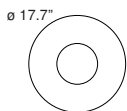

DIMENSIONS: Ø 19,4 x 19,4 x 83,4 + 250 cm

MATERIALS: Metal, glass

COLORS

● Black Chrome

● Gold

BULB: 2x6W (2700K, CRI>80, Lumen 1660)

DIMMER: Dimmable with light dimmer, not supplied

CERTIFICATIONS AND SYMBOLS:

CE IP20

MODEL NAME: Setareh

CODE: 4405..

DIMENSIONS: Ø 19,4 x 19,4 x 118,5 + 250 cm

MATERIALS: Metal, glass

COLORS

● Black Chrome

● Gold

CODE: 4383..

DIMENSIONS: Ø 44,9 x 44,9 cm + 250

MATERIALS: Metal, glass

COLORS

● Black Chrome

● Gold

BULB: 3x6W (2700K, CRI>80, Lumen 2500)

DIMMER: Dimmable with light dimmer, not supplied

METAL DISK CODE - D4381/1..

metal disk Ø 25.6" black or white for model 4381/1..

METAL DISK CODE - D4381/2..

metal disk Ø 33.5" black or white for model 4381/1..

METAL DISK CODE - D4381/3..

metal disk Ø 39.4" black or white for model 4381/1..