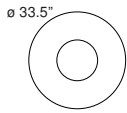

GLASS DIFFUSER CODE - V4381/2..

glass diffuser $\varnothing$ 33.5" black or white for model 4381/1..

Subject to technical modifications and modifications to content