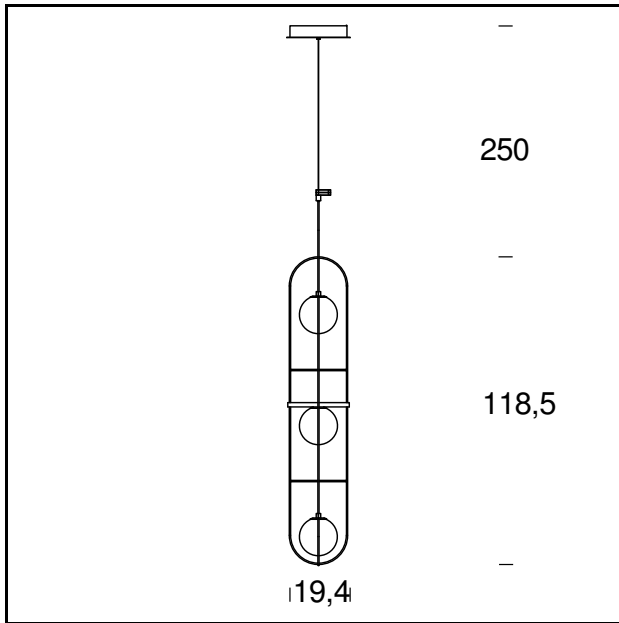

MODEL NAME: Setareh

CODE: 4380..

DIMENSIONS: Ø 18,4 x 19,4 x 54,4 cm + 250

MATERIALS: Glass, metal

COLORS

● Black Chrome

● Gold

BULB: 12W (2700K, CRI>80, Lumen 1550)

DIMENSIONS: Ø 19,4 x 19,4 x 83,4 + 250 cm

MATERIALS: Metal, glass

COLORS

● Black Chrome

● Gold

BULB: 2x6W (2700K, CRI>80, Lumen 1660)

DIMMER: Dimmable with light dimmer, not supplied

CERTIFICATIONS AND SYMBOLS:

CE IP20

MODEL NAME: Setareh

CODE: 4405..

DIMENSIONS: Ø 19,4 x 19,4 x 118,5 + 250 cm

MATERIALS: Metal, glass

COLORS

● Black Chrome

● Gold

CODE: 4383..

DIMENSIONS: Ø 44,9 x 44,9 cm + 250

MATERIALS: Metal, glass

COLORS

● Black Chrome

● Gold

BULB: 3x6W (2700K, CRI>80, Lumen 2500)

DIMMER: Dimmable with light dimmer, not supplied