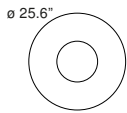

GLASS DIFFUSER CODE - V4381/1..

glass diffuser $\varnothing$ 25.6" black or white for model 4381/1..