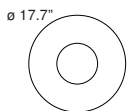

ACCESSORIES

METAL DISK CODE - D4381/0

metal disk ø 17.7" black or white for model 4381..