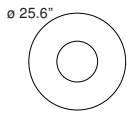

DIMENSIONS: Ø 19,4 x 19,4 x 83,4 + 250 cm

MATERIALS: Metal, glass

COLORS

● Black Chrome

● Gold

BULB: 2x6W (2700K, CRI>80, Lumen 1660)

DIMMER: Dimmable with light dimmer, not supplied

CERTIFICATIONS AND SYMBOLS:

CE IP20

MODEL NAME: Setareh

CODE: 4405..

DIMENSIONS: Ø 19,4 x 19,4 x 118,5 + 250 cm

MATERIALS: Metal, glass

COLORS

● Black Chrome

● Gold

CODE: 4383..

DIMENSIONS: Ø 44,9 x 44,9 cm + 250

MATERIALS: Metal, glass

COLORS

● Black Chrome

● Gold

BULB: 3x6W (2700K, CRI>80, Lumen 2500)

DIMMER: Dimmable with light dimmer, not supplied

CERTIFICATIONS AND SYMBOLS:

CE IP20

ACCESSORIES

METAL DISK CODE - D4381/0

metal disk ø 17.7" black or white for model 4381..

METAL DISK CODE - D4381..

metal disk Ø 25.6" black or white for model 4381.. or 4382..