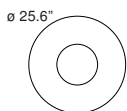

GLASS DIFFUSER CODE - V4381..

glass diffuser Ø 25.6" black or white for model 4381..