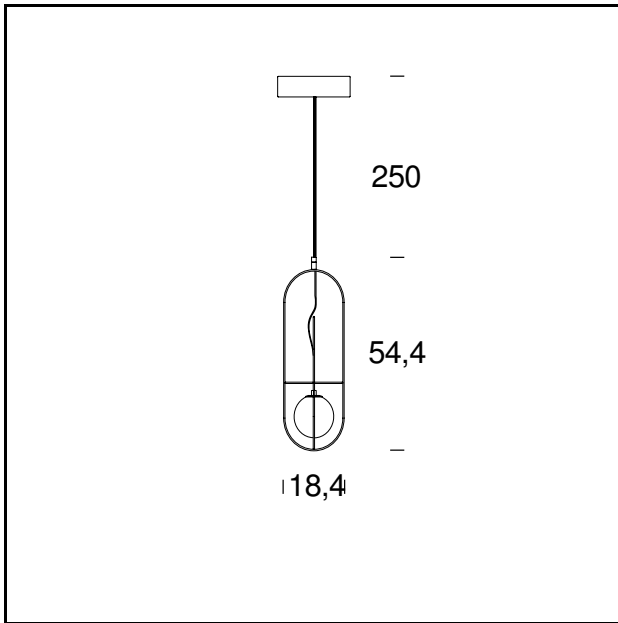

MODEL NAME: Setareh

CODE: 4380..

DIMENSIONS: Ø 18,4 x 19,4 x 54,4 cm + 250

MATERIALS: Glass, metal

COLORS

● Black Chrome

● Gold

BULB: 12W (2700K, CRI>80, Lumen 1550)

DIMMER: Dimmable with light dimmer, not supplied

CERTIFICATIONS AND SYMBOLS:

CE IP20

MODEL NAME: Setareh

CODE: 4381..

DIMENSIONS: Ø 18,4 x 19,4 x 54,4 cm + 250

MATERIALS: Glass, metal

COLORS

DIMENSIONS: Ø 19,4 x 19,4 x 83,4 + 250 cm

MATERIALS: Metal, glass

COLORS

● Black Chrome

● Gold

BULB: 2x6W (2700K, CRI>80, Lumen 1660)

DIMMER: Dimmable with light dimmer, not supplied

CERTIFICATIONS AND SYMBOLS:

CODE: 4383..

DIMENSIONS: Ø 44,9 x 44,9 cm + 250

MATERIALS: Metal, glass

COLORS

● Black Chrome

● Gold

BULB: 3x6W (2700K, CRI>80, Lumen 2500)

DIMMER: Dimmable with light dimmer, not supplied