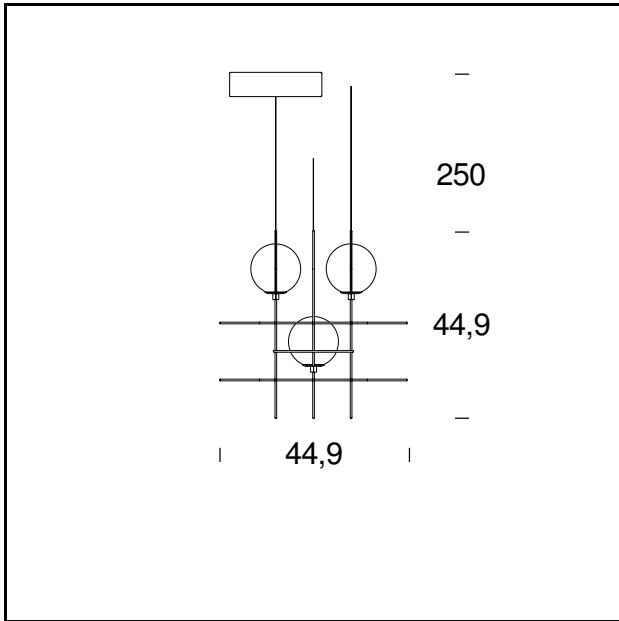

MODEL NAME: Setareh 4

CODE: 4383..

DIMENSIONS: Ø 44,9 x 44,9 cm + 250

MATERIALS: Metal, glass

COLORS

● Black Chrome

● Gold

BULB: 3x6W (2700K, CRI>80, Lumen 2500)

DIMMER: Dimmable with light dimmer, not supplied

CERTIFICATIONS AND SYMBOLS:

CE IP20

ACCESSORIES

METAL DISK CODE - D4381/0

metal disk ø 17.7" black or white for model 4381..