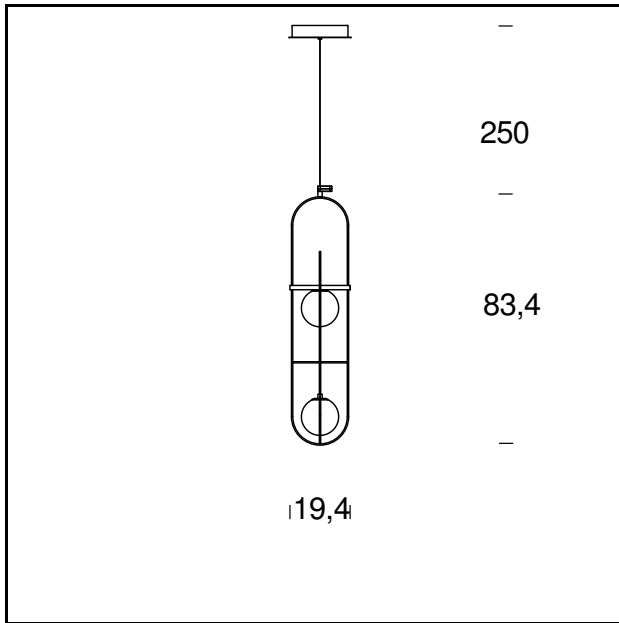

MODEL NAME: Setareh

CODE: 4404..

DIMENSIONS: Ø 19,4 x 19,4 x 83,4 + 250 cm

MATERIALS: Metal, glass

COLORS

● Black Chrome

● Gold

BULB: 2x6W (2700K, CRI>80, Lumen 1660)

DIMMER: Dimmable with light dimmer, not supplied

CERTIFICATIONS AND SYMBOLS:

CE IP20