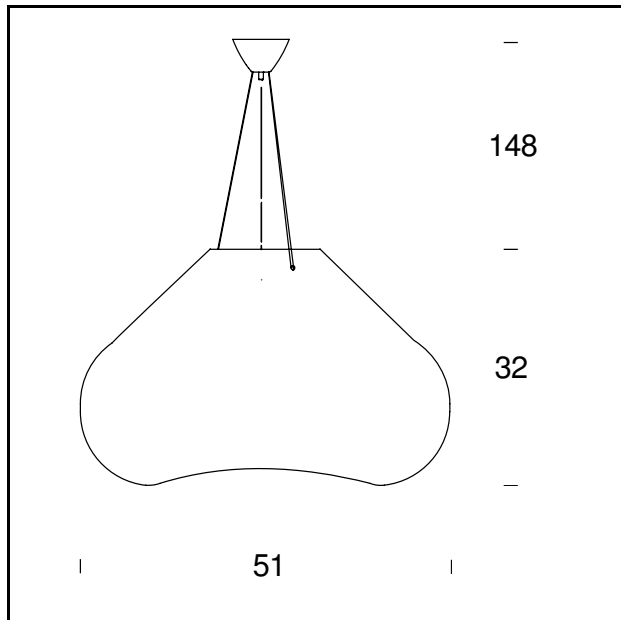

# BOLLA

Harry & Camila, 2003

This suspension lamp is called Bolla because its clear blown glass diffuser has an iridescent appearance that recalls the effect of soap bubbles. It is available in two shapes and sizes.

## TECHNICAL SHEET

Suspension lamp. Diffuser in transparent iridescent-effect blown glass. Chromed canopy. Blue power cable. Steel suspension cables.

**MODEL NAME:** Bolla

**CODE:** M3540+V3567/1TR

**DIMENSIONS:** 51 x 32 + 148 cm

**MATERIALS:** Glass

**BULB:** 1x105W (HA) Eco Saver E27

**POWER CORD:** Blue

**CERTIFICATIONS AND SYMBOLS:**

CE IP20

**MODEL NAME:** Bolla

**CODE:** M3540CR+v3567/2TR

**DIMENSIONS:** 33 x 31 + 150 cm