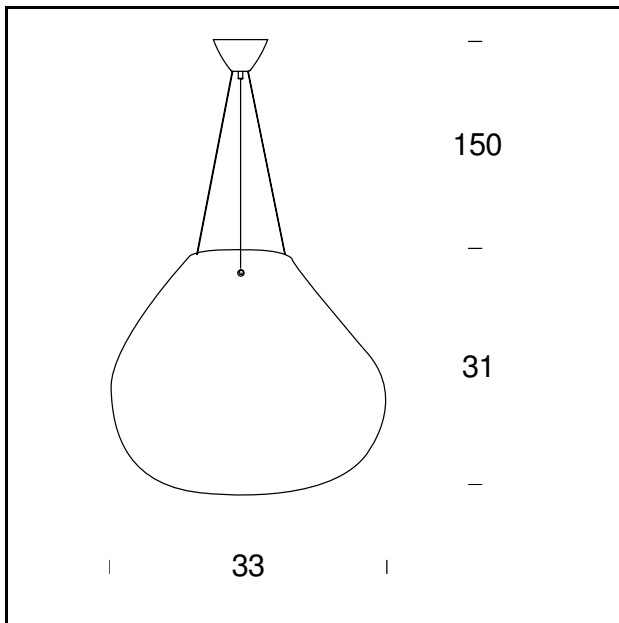

## TECHNICAL SHEET

Suspension lamp. Diffuser in transparent iridescent-effect blown glass. Chromed canopy. Blue power cable. Steel suspension cables.

**MODEL NAME:** Bolla

**CODE:** M3540+V3567/1TR

**DIMENSIONS:** 51 x 32 + 148 cm

**MATERIALS:** Glass

**BULB:** 1x105W (HA) Eco Saver E27

**POWER CORD:** Blue

**CERTIFICATIONS AND SYMBOLS:**

CE IP20

**MODEL NAME:** Bolla

**CODE:** M3540CR+v3567/2TR

**DIMENSIONS:** 33 x 31 + 150 cm