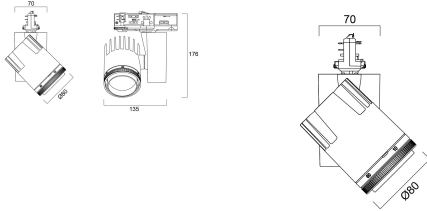

Beacon LED Muse II

BEACON LED MUSE II 97CRI 3000K L3+DALI WHITE
2059747

Concord 2059747

This luminaire
contains built-in LED
lamps