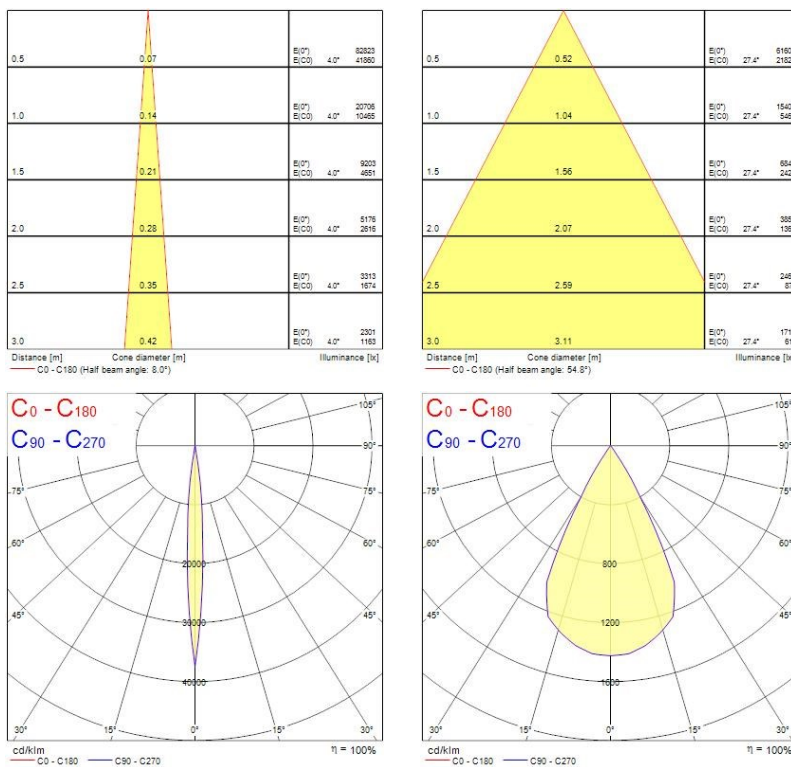

Beacon LED Muse II

BEACON LED MUSE II 97CRI 3000K L3+DALI WHITE
2059747

Packaging

Single packaging type	Carton
Product EAN number	5025768597475
Packaging single length / height (cm)	17.5
Packaging single width (cm)	15.0
Packaging single depth (cm)	17.5
DUN14 (outer)	05025768597475
Units per outer package	1
Packaging outer length / height (cm)	17.5
Packaging outer width (cm)	15.0
Packaging outer depth (cm)	17.5

Safety data

Dry applications use only	Yes

PHOTOMETRY

TECHNICAL DRAWINGS