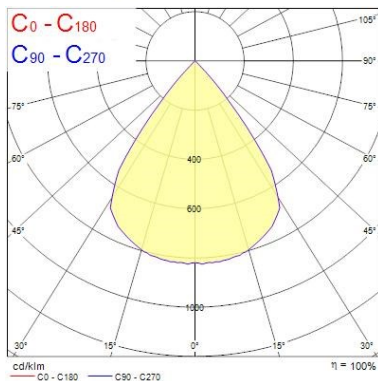

Beacon LED XL Muse

BEACON XL MUSE 4K SSC01 L3 BLK
2059330

Physical data

Vertical Tilt (°)	90
Horizontal rotation (°)	355
Housing colour	Black
IP rating	IP20
Reflector finish	None
Nominal Product Width (mm)	165
Nominal Product Height (mm)	200
Nominal Product Diameter (mm)	115
Weight (kg)	1.7

Packaging

Single packaging type	Carton
Product EAN number	5025768593309
Packaging single length / height (cm)	25.0
Packaging single width (cm)	19.5
Packaging single depth (cm)	20.0
DUN14 (outer)	05025768593309
Units per outer package	1
Packaging outer length / height (cm)	25.0
Packaging outer width (cm)	19.5
Packaging outer depth (cm)	20.0

PHOTOMETRY