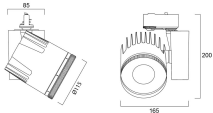

Beacon LED XL Muse BEACON XL MUSE 4K SSC01 L3 BLK 2059330

TECHNICAL DRAWINGS

Concord 2059330

This luminaire contains built-in LED lamps

A⁺⁺
A⁺
A
B
C
D
E

} LED

The lamps cannot be changed in the luminaire.

874/2012