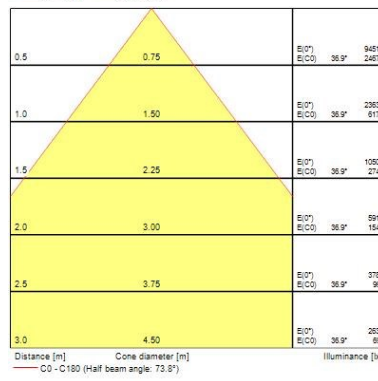

Beacon LED XL Muse

BEACON XL MUSE 4K SSC01 L3 BLK
2059330

Physical data

Vertical Tilt (°)	90
Horizontal rotation (°)	355
Housing colour	Black
IP rating	IP20
Reflector finish	None
Nominal Product Width (mm)	165
Nominal Product Height (mm)	200
Nominal Product Diameter (mm)	115
Weight (kg)	1.7

Packaging

Single packaging type	Carton
Product EAN number	5025768593309
Packaging single length / height (cm)	25.0
Packaging single width (cm)	19.5
Packaging single depth (cm)	20.0
DUN14 (outer)	05025768593309
Units per outer package	1
Packaging outer length / height (cm)	25.0
Packaging outer width (cm)	19.5
Packaging outer depth (cm)	20.0

PHOTOMETRY