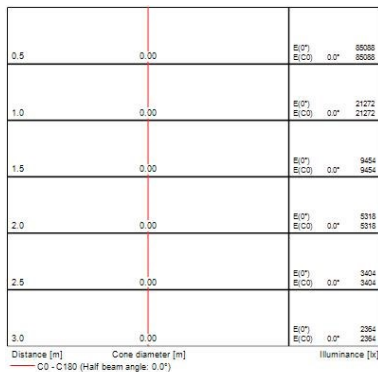

Beacon LED XL Muse

BEACON XL MUSE 4K SSC01 L3 BLK
2059330

Physical data

Vertical Tilt (°)	90
Horizontal rotation (°)	355
Housing colour	Black
IP rating	IP20
Reflector finish	None
Nominal Product Width (mm)	165
Nominal Product Height (mm)	200
Nominal Product Diameter (mm)	115
Weight (kg)	1.7

Packaging

Single packaging type	Carton
Product EAN number	5025768593309
Packaging single length / height (cm)	25.0
Packaging single width (cm)	19.5
Packaging single depth (cm)	20.0
DUN14 (outer)	05025768593309
Units per outer package	1
Packaging outer length / height (cm)	25.0
Packaging outer width (cm)	19.5
Packaging outer depth (cm)	20.0

PHOTOMETRY