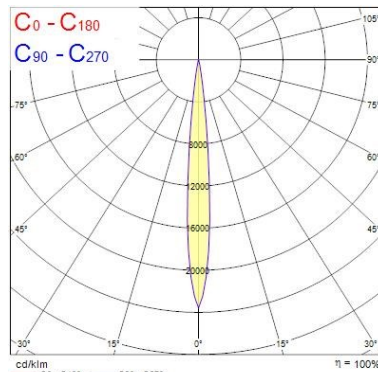

Beacon LED XL Muse

BEACON XL MUSE 4K SSC01 L3 BLK
2059330

Physical data

Vertical Tilt (°)	90
Horizontal rotation (°)	355
Housing colour	Black
IP rating	IP20
Reflector finish	None
Nominal Product Width (mm)	165
Nominal Product Height (mm)	200
Nominal Product Diameter (mm)	115
Weight (kg)	1.7

Packaging

Single packaging type	Carton
Product EAN number	5025768593309
Packaging single length / height (cm)	25.0
Packaging single width (cm)	19.5
Packaging single depth (cm)	20.0
DUN14 (outer)	05025768593309
Units per outer package	1
Packaging outer length / height (cm)	25.0
Packaging outer width (cm)	19.5
Packaging outer depth (cm)	20.0

PHOTOMETRY