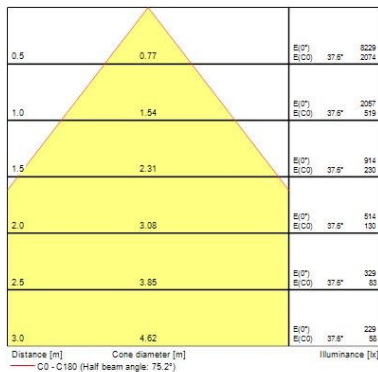

Beacon LED XL Muse

BEACON XL MUSE 3K DALI L3 BLK
2059324

Nominal Product Width (mm)	165
Nominal Product Height (mm)	200
Nominal Product Diameter (mm)	115
Weight (kg)	1.7

Packaging

Single packaging type	Carton
Product EAN number	5025768593248
Packaging single length / height (cm)	25.0
Packaging single width (cm)	19.5
Packaging single depth (cm)	20.0
DUN14 (outer)	05025768593248
Units per outer package	1
Packaging outer length / height (cm)	25.0
Packaging outer width (cm)	19.5
Packaging outer depth (cm)	20.0

PHOTOMETRY

TECHNICAL DRAWINGS