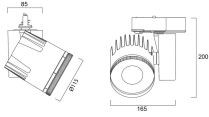

Beacon LED XL Muse BEACON XL MUSE 3K DALI L3 BLK 2059324

Concord 2059324

This luminaire contains built-in LED lamps

A⁺⁺
A⁺
A
~~**B**~~
~~**C**~~
~~**D**~~
~~**E**~~ } LED

The lamps cannot be changed in the luminaire.

874/2012

This luminaire contains built-in LED lamps

A⁺⁺
A⁺
A
~~**B**~~
~~**C**~~
~~**D**~~
~~**E**~~ } LED

The lamps cannot be changed in the luminaire.

Concord 2059324 874/2012