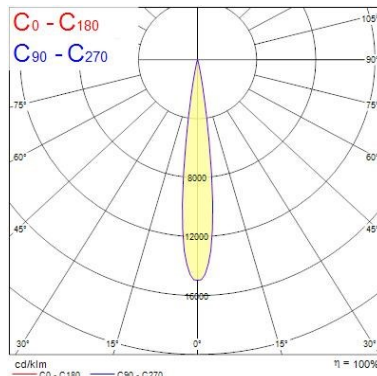

Beacon LED XL Muse

BEACON XL MUSE 3K DALI L3 BLK
2059324

Nominal Product Width (mm)	165
Nominal Product Height (mm)	200
Nominal Product Diameter (mm)	115
Weight (kg)	1.7

Packaging

Single packaging type	Carton
Product EAN number	5025768593248
Packaging single length / height (cm)	25.0
Packaging single width (cm)	19.5
Packaging single depth (cm)	20.0
DUN14 (outer)	05025768593248
Units per outer package	1
Packaging outer length / height (cm)	25.0
Packaging outer width (cm)	19.5
Packaging outer depth (cm)	20.0

PHOTOMETRY

TECHNICAL DRAWINGS