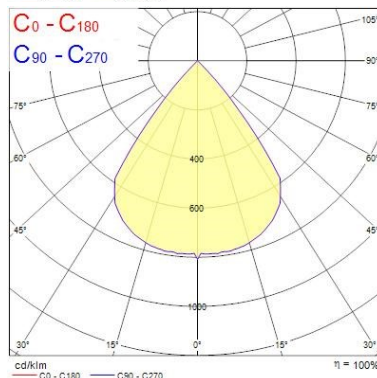

Beacon LED XL Muse

BEACON XL MUSE 3K DALI L3 BLK
2059324

Nominal Product Width (mm)	165
Nominal Product Height (mm)	200
Nominal Product Diameter (mm)	115
Weight (kg)	1.7

Packaging

Single packaging type	Carton
Product EAN number	5025768593248
Packaging single length / height (cm)	25.0
Packaging single width (cm)	19.5
Packaging single depth (cm)	20.0
DUN14 (outer)	05025768593248
Units per outer package	1
Packaging outer length / height (cm)	25.0
Packaging outer width (cm)	19.5
Packaging outer depth (cm)	20.0

PHOTOMETRY

TECHNICAL DRAWINGS