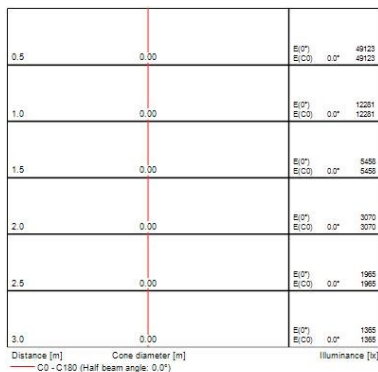

Beacon LED XL Muse

BEACON XL MUSE 3K DALI L3 BLK
2059324

Nominal Product Width (mm)	165
Nominal Product Height (mm)	200
Nominal Product Diameter (mm)	115
Weight (kg)	1.7

Packaging

Single packaging type	Carton
Product EAN number	5025768593248
Packaging single length / height (cm)	25.0
Packaging single width (cm)	19.5
Packaging single depth (cm)	20.0
DUN14 (outer)	05025768593248
Units per outer package	1
Packaging outer length / height (cm)	25.0
Packaging outer width (cm)	19.5
Packaging outer depth (cm)	20.0

PHOTOMETRY

TECHNICAL DRAWINGS