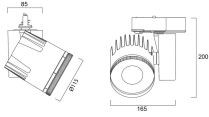

Beacon LED XL Muse BEACON XL MUSE 3K DALI L3 WHT 2059323

Concord 2059323

This luminaire contains built-in LED lamps

The lamps cannot be changed in the luminaire.

874/2012

This luminaire contains built-in LED lamps

The lamps cannot be changed in the luminaire.

Concord 2059323

874/2012