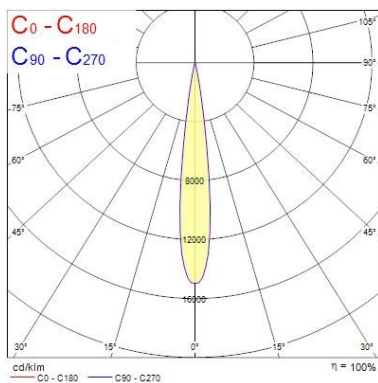

#### Optical data

Fixture luminous flux (lm)	2544
Luminaire efficacy (lm/W)	62
LOR (%)	100
Colour temperature (K)	3000
Light colour	Warm White
CRI (Ra)	97
Colour Consistency (SDCM)	3
Adjustable chromaticity	N
Beam Angle (°)	10
Distribution type	Direct
Photobiological Risk Group	RG0

## Beacon LED XL Muse

*BEACON XL MUSE 3K DALI L3 WHT*  
2059323

Nominal Product Width (mm)	165
Nominal Product Height (mm)	200
Nominal Product Diameter (mm)	115
Weight (kg)	1.7

## PHOTOMETRY