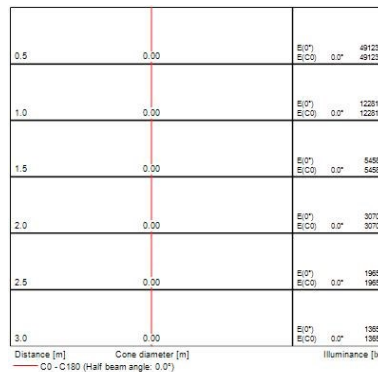

#### Optical data

Fixture luminous flux (lm)	2544
Luminaire efficacy (lm/W)	62
LOR (%)	100
Colour temperature (K)	3000
Light colour	Warm White
CRI (Ra)	97
Colour Consistency (SDCM)	3
Adjustable chromaticity	N
Beam Angle (°)	10
Distribution type	Direct
Photobiological Risk Group	RG0

#### Physical data

Vertical Tilt (°)	90
Horizontal rotation (°)	355
Housing colour	White
IP rating	IP20
Reflector finish	None

## Beacon LED XL Muse

*BEACON XL MUSE 3K DALI L3 WHT*  
2059323

Nominal Product Width (mm)	165
Nominal Product Height (mm)	200
Nominal Product Diameter (mm)	115
Weight (kg)	1.7

## PHOTOMETRY