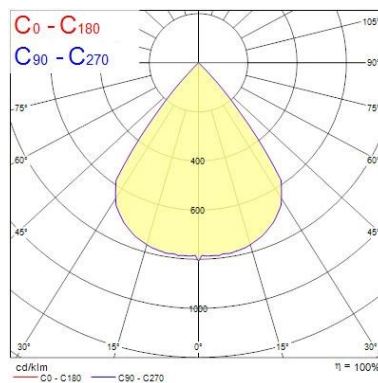

#### Optical data

Fixture luminous flux (lm)	2544
Luminaire efficacy (lm/W)	62
LOR (%)	100
Colour temperature (K)	3000
Light colour	Warm White
CRI (Ra)	97
Colour Consistency (SDCM)	3
Adjustable chromaticity	N
Beam Angle (°)	10
Distribution type	Direct
Photobiological Risk Group	RG0

#### Physical data

Vertical Tilt (°)	90
Horizontal rotation (°)	355
Housing colour	White
IP rating	IP20
Reflector finish	None

## Beacon LED XL Muse

*BEACON XL MUSE 3K DALI L3 WHT*  
2059323

Nominal Product Width (mm)	165
Nominal Product Height (mm)	200
Nominal Product Diameter (mm)	115
Weight (kg)	1.7

## PHOTOMETRY