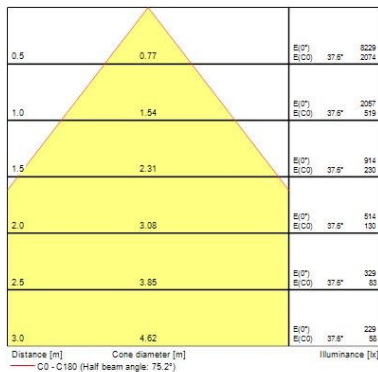

#### Optical data

Fixture luminous flux (lm)	2544
Luminaire efficacy (lm/W)	62
LOR (%)	100
Colour temperature (K)	3000
Light colour	Warm White
CRI (Ra)	97
Colour Consistency (SDCM)	3
Adjustable chromaticity	N
Beam Angle (°)	10
Distribution type	Direct
Photobiological Risk Group	RG0

#### Physical data

Vertical Tilt (°)	90
Horizontal rotation (°)	355
Housing colour	White
IP rating	IP20
Reflector finish	None

## Beacon LED XL Muse

*BEACON XL MUSE 3K DALI L3 WHT*  
2059323

Nominal Product Width (mm)	165
Nominal Product Height (mm)	200
Nominal Product Diameter (mm)	115
Weight (kg)	1.7

## PHOTOMETRY