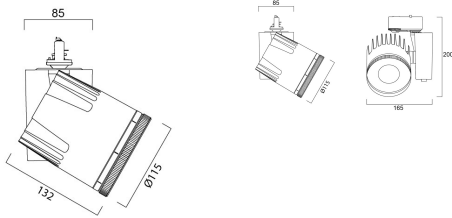

Beacon LED XL Muse BEACON XL MUSE 4K O/B DIM L3 BLK 2059322

Concord 2059322

This luminaire contains built-in LED lamps