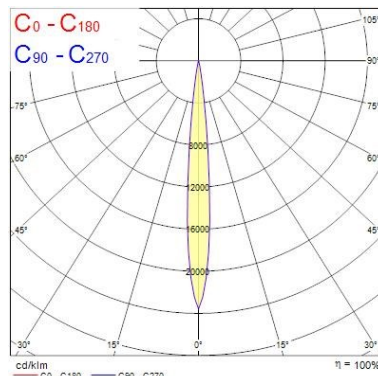

Beacon LED XL Muse

BEACON XL MUSE 4K O/B DIM L3 BLK
2059322

Weight (kg) 1.7

Packaging

Single packaging type	Carton
Product EAN number	5025768593224
Packaging single length / height (cm)	25.0
Packaging single width (cm)	19.5
Packaging single depth (cm)	20.0
DUN14 (outer)	05025768593224
Units per outer package	1
Packaging outer length / height (cm)	25.0
Packaging outer width (cm)	19.5
Packaging outer depth (cm)	20.0

PHOTOMETRY

TECHNICAL DRAWINGS