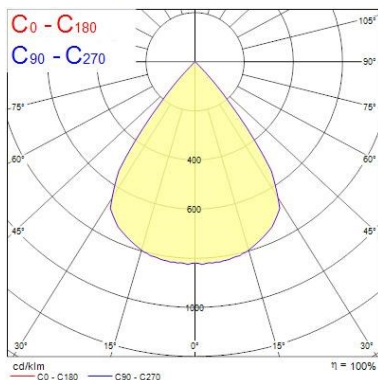

Beacon LED XL Muse

BEACON XL MUSE 4K O/B DIM L3 BLK
2059322

Weight (kg) 1.7

Packaging

Single packaging type	Carton
Product EAN number	5025768593224
Packaging single length / height (cm)	25.0
Packaging single width (cm)	19.5
Packaging single depth (cm)	20.0
DUN14 (outer)	05025768593224
Units per outer package	1
Packaging outer length / height (cm)	25.0
Packaging outer width (cm)	19.5
Packaging outer depth (cm)	20.0

PHOTOMETRY

TECHNICAL DRAWINGS