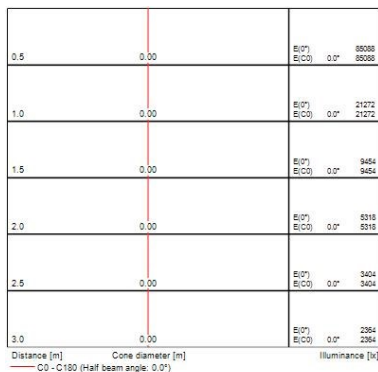

Beacon LED XL Muse

BEACON XL MUSE 4K O/B DIM L3 BLK
2059322

Weight (kg) 1.7

Packaging

Single packaging type	Carton
Product EAN number	5025768593224
Packaging single length / height (cm)	25.0
Packaging single width (cm)	19.5
Packaging single depth (cm)	20.0
DUN14 (outer)	05025768593224
Units per outer package	1
Packaging outer length / height (cm)	25.0
Packaging outer width (cm)	19.5
Packaging outer depth (cm)	20.0

PHOTOMETRY

TECHNICAL DRAWINGS