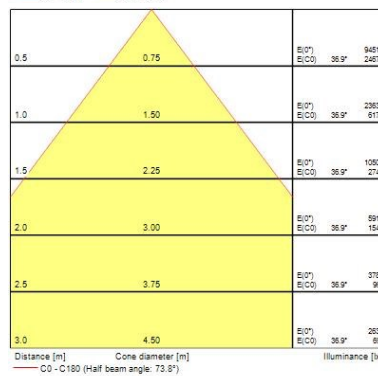

Beacon LED XL Muse

BEACON XL MUSE 4K O/B DIM L3 BLK
2059322

Weight (kg) 1.7

Packaging

Single packaging type	Carton
Product EAN number	5025768593224
Packaging single length / height (cm)	25.0
Packaging single width (cm)	19.5
Packaging single depth (cm)	20.0
DUN14 (outer)	05025768593224
Units per outer package	1
Packaging outer length / height (cm)	25.0
Packaging outer width (cm)	19.5
Packaging outer depth (cm)	20.0

PHOTOMETRY

TECHNICAL DRAWINGS