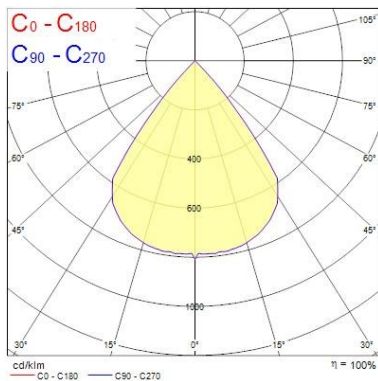

Optical data

Fixture luminous flux (lm)	2544
Luminaire efficacy (lm/W)	62
LOR (%)	100
Colour temperature (K)	3000
Light colour	Warm White
CRI (Ra)	97
Colour Consistency (SDCM)	3
Adjustable chromaticity	N
Beam Angle (°)	10
Distribution type	Direct
Photobiological Risk Group	RG0

Lifetime data

Average life (Nominal) (h)	50000
----------------------------	-------

Physical data

Vertical Tilt (°)	90
Horizontal rotation (°)	355
Housing colour	White
IP rating	IP20
Reflector finish	None
Nominal Product Width (mm)	165
Nominal Product Height (mm)	200
Nominal Product Diameter (mm)	115

Beacon LED XL Muse

BEACON XL MUSE 3K O/B DIM L3 WHT
2059319

Weight (kg) 1.7

Packaging

Single packaging type	Carton
Product EAN number	5025768593194
Packaging single length / height (cm)	25.0
Packaging single width (cm)	19.5
Packaging single depth (cm)	20.0
DUN14 (outer)	05025768593194
Units per outer package	1
Packaging outer length / height (cm)	25.0
Packaging outer width (cm)	19.5
Packaging outer depth (cm)	20.0

PHOTOMETRY

Distance [m]	Cone diameter [m]	E(0°) E(C0)	Illuminance [lx]
0.5	0.00	49123 49123	49123
1.0	0.00	12281 12281	12281
1.5	0.00	5458 5458	5458
2.0	0.00	3070 3070	3070
2.5	0.00	1965 1965	1965
3.0	0.00	1385 1385	1385