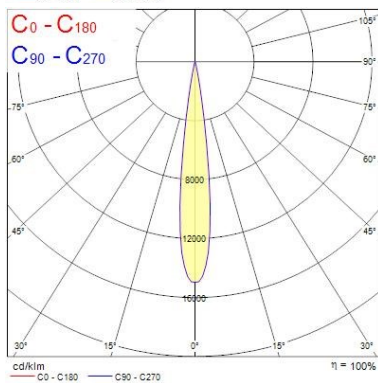

Optical data

Fixture luminous flux (lm)	2544
Luminaire efficacy (lm/W)	62
LOR (%)	100
Colour temperature (K)	3000
Light colour	Warm White
CRI (Ra)	97
Colour Consistency (SDCM)	3
Adjustable chromaticity	N
Beam Angle (°)	10
Distribution type	Direct
Photobiological Risk Group	RG0

Lifetime data

Average life (Nominal) (h)	50000
----------------------------	-------

Physical data

Vertical Tilt (°)	90
Horizontal rotation (°)	355
Housing colour	White
IP rating	IP20
Reflector finish	None
Nominal Product Width (mm)	165
Nominal Product Height (mm)	200
Nominal Product Diameter (mm)	115

PHOTOMETRY

Distance [m]	Cone diameter [m]	E(0°) E(C0)	Illuminance [lx]
0.5	0.00	49123 49123	49123
1.0	0.00	12281 12281	12281
1.5	0.00	5458 5458	5458
2.0	0.00	3070 3070	3070
2.5	0.00	1965 1965	1965
3.0	0.00	1385 1385	1385

Distance [m] Cone diameter [m] Illuminance [lx]
C0 - C180 (Half beam angle: 0.0°)

Distance [m]	Cone diameter [m]	E(0°) E(C0)	Illuminance [lx]
0.5	0.77	2230 2074	2230
1.0	1.54	2087 519	2087
1.5	2.31	914 230	914
2.0	3.08	514 130	514
2.5	3.85	320 83	320
3.0	4.62	229 58	229