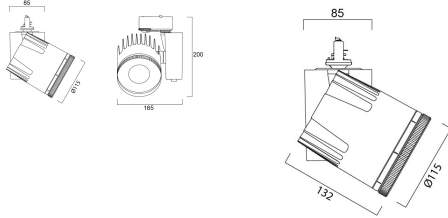

Lifetime data

Average life (Nominal) (h)	50000
----------------------------	-------

Physical data

Vertical Tilt (°)	90
Horizontal rotation (°)	355
Housing colour	White
IP rating	IP20
Reflector finish	None
Nominal Product Width (mm)	165
Nominal Product Height (mm)	200
Nominal Product Diameter (mm)	115

Beacon LED XL Muse

BEACON XL MUSE 3K O/B DIM L3 WHT
2059319

Weight (kg) 1.7

Packaging

Single packaging type	Carton
Product EAN number	5025768593194
Packaging single length / height (cm)	25.0
Packaging single width (cm)	19.5
Packaging single depth (cm)	20.0
DUN14 (outer)	05025768593194
Units per outer package	1
Packaging outer length / height (cm)	25.0
Packaging outer width (cm)	19.5
Packaging outer depth (cm)	20.0

Distance [m] Cone diameter [m] Illuminance [lx]
C0 - C180 (Half beam angle: 0.0°)

Distance [m]	Cone diameter [m]	E(0°) E(C0)	Illuminance [lx]
0.5	0.77	2230 2074	2230
1.0	1.54	2087 519	2087
1.5	2.31	914 230	914
2.0	3.08	514 130	514
2.5	3.85	320 83	320
3.0	4.62	229 58	229

Distance [m] Cone diameter [m] Illuminance [lx]
C0 - C180 (Half beam angle: 75.2°)

TECHNICAL DRAWINGS

Beacon LED XL Muse *BEACON XL MUSE 3K O/B DIM L3 WHT* 2059319

Concord 2059319

This luminaire contains built-in LED lamps