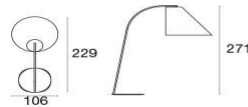

Description

Code:
2004A+2004B+2004D+2005
Typology: **Lamps**
Collection: **Cone**

Test: IP55

Technical Info

Width: **106 cm**
Depth: **229 cm**
Height: **271 cm**
Weight: **77.0**
Static Load:

Packaging

Packages: **4**
Pieces for pack: **1**
Dimensions: **210x25x27 cm -**
154x48x44 cm - 110x110x92 cm
+ 105x105x30 cm
Volume: **1.910 mc**
Polyethylene bag, cardboard box
and wooden box