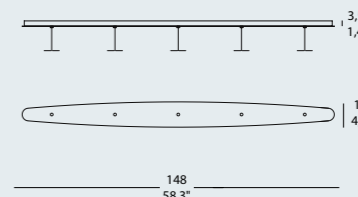

Stile internazionale e ricercatezza italiana, per una collezione di lampade a sospensione che rimanda all'estetica dell'Art Déco, rivisitata in chiave più moderna e chic.

Disponibile in versione singola o multipla, sia circolare che lineare, Memoria può acquisire ulteriore esclusività giocando con i volumi dei suoi elementi e le diverse tonalità dei diffusori in vetro: trasparenti o metallizzati in oro, cromo e rame, abbinati a cavi rivestiti in calza metallica dello stesso colore.

L'effetto ottenuto con i diffusori metallizzati, definito "trans-mirror", esalta il fascino della lampada generando a luce accesa sofisticate trasparenze. La versione con diffusore trasparente invece, racchiude al suo interno una luminosa sfera in vetro soffiato, testimone della cura del dettaglio tipica del brand.

Tutta la collezione utilizza sorgenti a LED.

With a reference to Art Decò, revisited in a more modern and chic key, this collection of pendant lamps is the representation of International style and Italian preciousness. Available in single and multiple, as well as in circular and linear versions, Memoria can gain additional exclusivity playing with the volumes of its elements and the different shades of glass diffusers: transparent or metalized in gold, chrome and copper, combined with cables of the same color, coated with metal braid. The "trans-mirror" effect, obtained with the metalized diffusers, enhances the charm of the lamp creating sophisticated transparencies when the light is on. The version with the transparent diffuser, instead, contains within it a bright ball in blown glass, a witness of the attention to detail, that is a typical element of the brand. The entire collection uses LED sources.