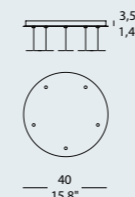

MEMORIA RO-1
ROSONE A 1 LUCE CON DRIVER 220/240V
1-LIGHT CANOPY WITH DRIVER 220/240V
CE **F** **IP 20** **ERC**

MEMORIA RO-5
ROSONE A 5 LUCI CON DRIVER 220/240V
5-LIGHT CANOPY WITH DRIVER 220/240V
CE **F** **IP 20** **ERC**