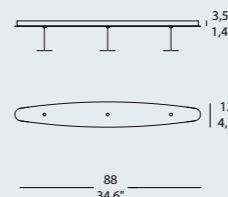

MEMORIA RO-2
ROSONE A 2 LUCI CON DRIVER 220/240V
2-LIGHT CANOPY WITH DRIVER 220/240V
CE **F** **IP 20** **ERC**

MEMORIA BI-3
BINARIO A 3 LUCI CON DRIVER 220/240V
3-LIGHT TRACK WITH DRIVER 220/240V
CE **F** **IP 20** **ERC**