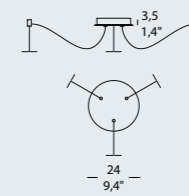

MEMORIA RO-3
ROSONE A 3 LUCI CON DRIVER 220/240V
3-LIGHT CANOPY WITH DRIVER 220/240V
CE **F** **IP 20** **ERC**