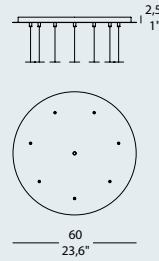

ROSONI/CANOPIES

TROTTOLA IN-1

ROSONE A INCASSO A 1 LUCE CON DRIVER 220/240Vac 50-60 Hz
1-LIGHT RECESSED CANOPY WITH DRIVER 220/240Vac 50-60 Hz

TROTTOLA IN-1 DIM PD

ROSONE A INCASSO A 1 LUCE CON DRIVER DIMMERABILE PUSH 220/240Vac 50-60 HZ
1-LIGHT RECESSED CANOPY WITH PUSH DIMMABLE DRIVER 220/240Vac 50-60 HZ

TROTTOLA R03

ROSONE A 3 LUCI CON DRIVER 220/240Vac 50-60 Hz
3-LIGHT CANOPY WITH DRIVER 220/240Vac 50-60 Hz

TROTTOLA R03 DIM PD

ROSONE A 3 LUCI CON DRIVER DIMMERABILE PUSH 220/240Vac 50-60 HZ
3-LIGHT CANOPY WITH PUSH DIMMABLE DRIVER 220/240Vac 50-60 HZ

TROTTOLA R01

ROSONE A 1 LUCE CON DRIVER 220/240Vac 50-60 Hz
1-LIGHT CANOPY WITH DRIVER 220/240Vac 50-60 Hz

TROTTOLA R01 DIM PD

ROSONE A 1 LUCE CON DRIVER DIMMERABILE PUSH 220/240Vac 50-60 HZ
1-LIGHT CANOPY WITH PUSH DIMMABLE DRIVER 220/240Vac 50-60 HZ

TROTTOLA R05

ROSONE A 5 LUCI CON DRIVER 220/240Vac 50-60 Hz
5-LIGHT CANOPY WITH DRIVER 220/240Vac 50-60 Hz

TROTTOLA R05 DIM PD

ROSONE A 5 LUCI CON DRIVER DIMMERABILE PUSH 220/240Vac 50-60 HZ
5-LIGHT CANOPY WITH PUSH DIMMABLE DRIVER 220/240Vac 50-60 HZ

TROTTOLA R02

ROSONE A 2 LUCI CON DRIVER 220/240Vac 50-60 Hz
2-LIGHT CANOPY WITH DRIVER 220/240Vac 50-60 Hz

TROTTOLA R02 DIM PD

ROSONE A 2 LUCI CON DRIVER DIMMERABILE PUSH 220/240Vac 50-60 HZ
2-LIGHT CANOPY WITH PUSH DIMMABLE DRIVER 220/240Vac 50-60 HZ

TROTTOLA R07

ROSONE A 7 LUCI CON DRIVER 220/240Vac 50-60 Hz
7-LIGHT CANOPY WITH DRIVER 220/240Vac 50-60 Hz

TROTTOLA R07 DIM PD

ROSONE A 7 LUCI CON DRIVER DIMMERABILE PUSH 220/240Vac 50-60 HZ
7-LIGHT CANOPY WITH PUSH DIMMABLE DRIVER 220/240Vac 50-60 HZ

**SU RICHIESTA È POSSIBILE AVERE ANCHE DRIVER DIMMERABILE 1/10V
1/10V DIMMABLE DRIVER CAN BE SUPPLIED BY REQUEST**

ESEMPI DI COMPOSIZIONE/ EXAMPLES OF COMPOSITION