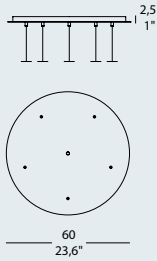

TROTTOLA R05

ROSONE A 5 LUCI CON DRIVER 220/240Vac 50-60 Hz
5-LIGHT CANOPY WITH DRIVER 220/240Vac 50-60 Hz

TROTTOLA R05 DIM PD

ROSONE A 5 LUCI CON DRIVER DIMMERABILE PUSH 220/240Vac 50-60 HZ
5-LIGHT CANOPY WITH PUSH DIMMABLE DRIVER 220/240Vac 50-60 HZ