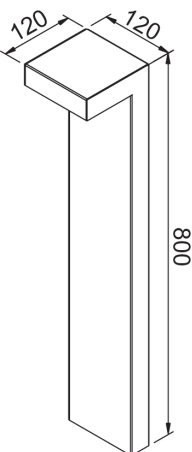

PIEDINI

Outdoor 800

code LT7507

PRODUCT DESCRIPTION

outdoor lamp, direct light

PRODUCT FEATURES

Mounting method	floor
Lamps	LED
Wattage	4x1,5W
Color temperature	4000K
Color rendering index	80
Optics	16°
Finishing	white / painted cor-ten / Graphite
Source luminous flux	700lm
Luminous flux	380 lm
Fitting efficiency	63 lm/W
Chromaticity tolerance (initial)	3
Estimated average life expectancy	50000h L70 B10 ta 25°C
Ballast	included
Energy efficiency class	A+
Dimension	H 800 MM
Grado IP	IP65
	No