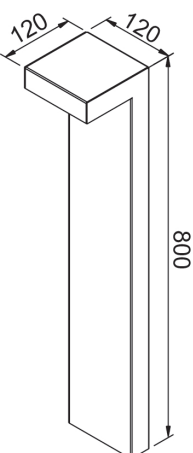

## PIEDINI

Outdoor 800

code LT7506

### PRODUCT FEATURES

Mounting method	floor
Lamps	LED
Wattage	4x1,5W
Color temperature	3000K
Color rendering index	80
Optics	16°
Finishing	white / painted cor-ten / Graphite
Source luminous flux	656lm
Luminous flux	354 lm
Fitting efficiency	59 lm/W
Chromaticity tolerance (initial	3
Estimated average life expectancy	50000h L70 B10 ta 25°C
Ballast	included
Energy efficiency class	A+
Dimension	H 800 MM
Grado IP	IP65
	No