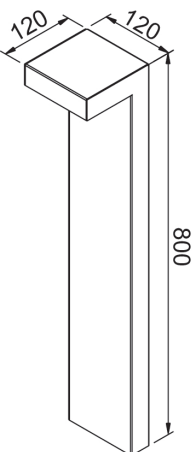

PIEDINI

Outdoor 800

code LT7505

PRODUCT DESCRIPTION

outdoor lamp, direct light

PRODUCT FEATURES

Mounting method	floor
Lamps	LED
Wattage	2x1,5W
Color temperature	4000K
Color rendering index	80
Optics	16°
Finishing	white / painted cor-ten / Graphite
Source luminous flux	350lm
Luminous flux	190 lm
Fitting efficiency	63 lm/W
Chromaticity tolerance (initial)	3
Estimated average life expectancy	50000h L70 B10 ta 25°C
Ballast	included
Energy efficiency class	A+
Dimension	H 800 MM
Grado IP	IP65
	No