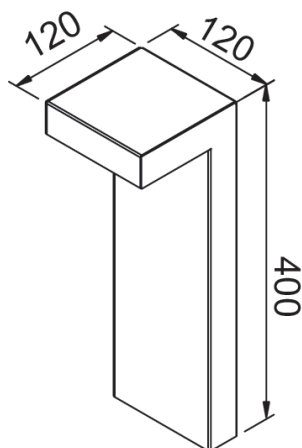

PIEDINI

Outdoor 400

code LT7503

PRODUCT DESCRIPTION

outdoor lamp, direct light

PRODUCT FEATURES

Mounting method	floor
Lamps	LED
Wattage	2x1,5W
Color temperature	4000K
Color rendering index	80
Optics	16°
Finishing	white / painted cor-ten / Graphite
Source luminous flux	350lm
Luminous flux	190 lm
Fitting efficiency	63 lm/W
Chromaticity tolerance (initial)	3
Estimated average life expectancy	50000h L70 B10 ta 25°C
Ballast	included
Energy efficiency class	A+
Dimension	H 400 MM
Grado IP	IP65
	No

EN605981 compliant

Ci riserviamo la possibilità di apportare modifiche ai nostri prodotti in qualsiasi momento. I dati aggiornati sono disponibili all'indirizzo www.luciferos.it - We reserve the right to change our products at any time. Current information is available at www.luciferos.it - En tous moment nous reservons le droit de modifier notre produits. Vous pouvez trouver la information actuelle toujours a www.luciferos.it - Wir behalten uns vor, jederzeit Änderungen an unserem Produkten vorzunehmen. Aktuelle daten stellen wir jederzeit unter www.luciferos.it zur Verfügung - Nos reservamos en todo momento el derecho de realizar cambios en nuestros productos. En nuestra pagina www.luciferos.it siempre se econtraran datos actuales.

Lucifero's srl - via del Tappeziere,3 - 40138 Bologna - Italia - ph. +39 051 6014276 - assistenza@luciferos.it - customercare@luciferos.it