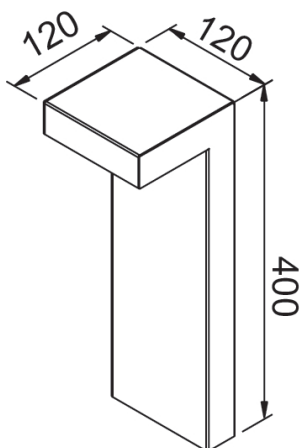

PIEDINI

Outdoor 400

code LT7502

PRODUCT DESCRIPTION

outdoor lamp, direct light

PRODUCT FEATURES

Mounting method	floor
Lamps	LED
Wattage	2x1,5W
Color temperature	3000K
Color rendering index	80
Optics	16°
Finishing	white / painted cor-ten / Graphite
Source luminous flux	328lm
Luminous flux	177 lm
Fitting efficiency	59 lm/W
Chromaticity tolerance (initial	3
Estimated average life expectancy	50000h L70 B10 ta 25°C
Ballast	included
Energy efficiency class	A+
Dimension	H 400 MM
Grado IP	IP65
	No