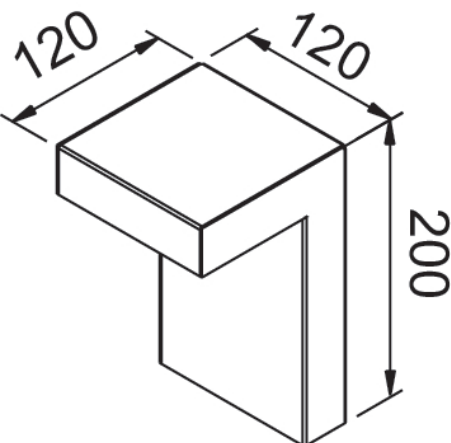

PIEDINI

Outdoor 200

code LT7501

PRODUCT DESCRIPTION

outdoor lamp, direct light

PRODUCT FEATURES

Mounting method	floor
Lamps	LED
Wattage	2x1,5W
Color temperature	4000K
Color rendering index	80
Optics	16°
Finishing	white / painted cor-ten / Graphite
Source luminous flux	350lm
Luminous flux	190 lm
Fitting efficiency	63 lm/W
Chromaticity tolerance (initial)	3
Estimated average life expectancy	50000h L70 B10 ta 25°C
Ballast	included
Energy efficiency class	A+
Dimension	H 200 MM
Grado IP	IP65
	No

EN605981 compliant