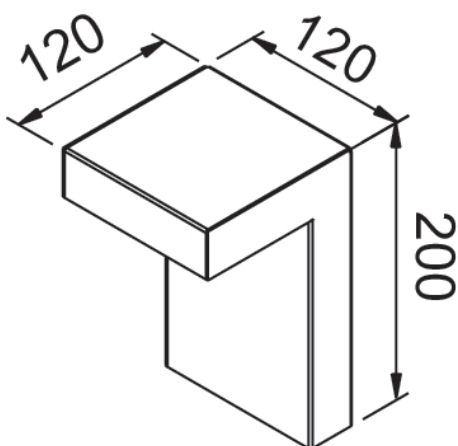

PIEDINI

Outdoor 200

code LT7500

PRODUCT DESCRIPTION

outdoor lamp, direct light

PRODUCT FEATURES

Mounting method	floor
Lamps	LED
Wattage	2x1,5W
Color temperature	3000K
Color rendering index	80
Optics	16°
Finishing	white / painted cor-ten / Graphite
Source luminous flux	328lm
Luminous flux	177 lm
Fitting efficiency	59 lm/W
Chromaticity tolerance (initial)	3
Estimated average life expectancy	50000h L70 B10 ta 25°C
Ballast	included
Energy efficiency class	A+
Dimension	H 200 MM
Grado IP	IP65
	No