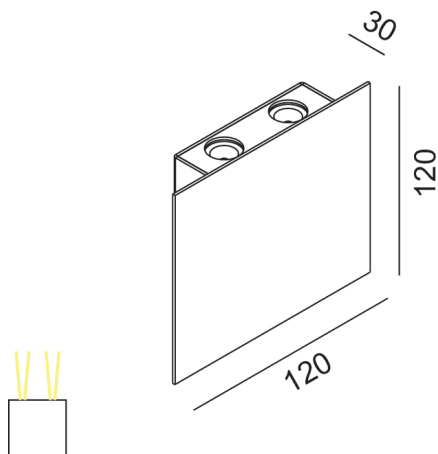

MANINE

Outdoor wall single emission

code LT7211

PRODUCT DESCRIPTION

indoor and outdoor wall lamp mono-emission

PRODUCT FEATURES

Mounting method	wall
Lamps	LED
Wattage	2x1,5W
Color temperature	4000K
Color rendering index	80
Optics	14°
Finishing	white / painted cor-ten / Graphite
Source luminous flux	350lm
Luminous flux	198 lm
Fitting efficiency	66 lm/W
Chromaticity tolerance (initial)	3
Estimated average life expectancy	50000h L70 B10 ta 25°C
Ballast	included
Mains voltage	220-240V / 50-60Hz
Energy efficiency class	A+
Weight	0,58 Kg
Grado IP	IP54
	No

possible to be installed vertically