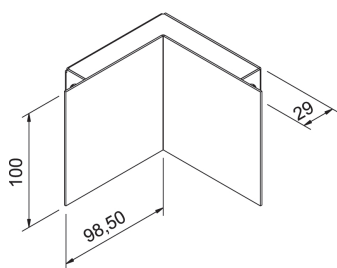

### PRODUCT DESCRIPTION

indoor and outdoor lamp, "internal corner" version, 90° angle, mono-emission vertical

### PRODUCT FEATURES

Mounting method	wall
Lamps	LED
Wattage	2x1,5W
Color temperature	3000K
Color rendering index	80
Optics	14°
Finishing	white / painted cor-ten / Graphite
Source luminous flux	328lm
Luminous flux	184 lm
Fitting efficiency	61 lm/W
Chromaticity tolerance (initial	3
Estimated average life expectancy	50000h L70 B10 ta
	25°C
Ballast	included
Mains voltage	220-240V / 50-60Hz
Energy efficiency class	A+
Weight	0,86 Kg
Grado IP	IP54
	No