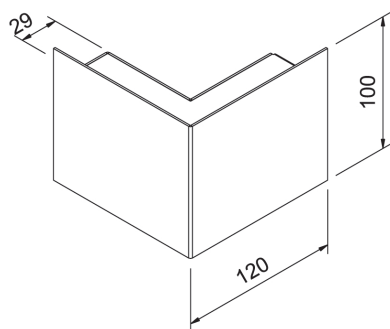

MANINE

Outdoor manina 270-V vertical single emission

code LT7013

PRODUCT DESCRIPTION

indoor and outdoor lamp, "external corner" version, 270° angle, mono-emission vertical

PRODUCT FEATURES

Mounting method	wall
Lamps	LED
Wattage	2x1,5W
Color temperature	4000K
Color rendering index	80
Optics	14°
Finishing	white / painted cor-ten / Graphite
Source luminous flux	350lm
Luminous flux	198 lm
Fitting efficiency	66 lm/W
Chromaticity tolerance (initial	3
Estimated average life expectancy	50000h L70 B10 ta
	25°C
Ballast	included
Mains voltage	220-240V / 50-60Hz
Energy efficiency class	A+
Weight	0,86 Kg
Grado IP	IP54
	No