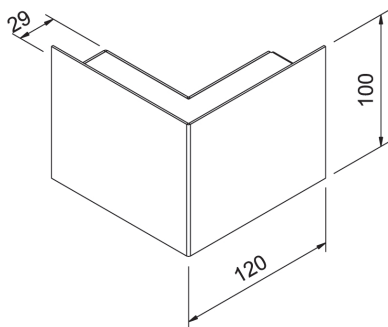

## MANINE

Outdoor manina 270-V vertical single emission

code LT7003

### PRODUCT DESCRIPTION

indoor and outdoor lamp, "external corner" version, 270° angle, mono-emission vertical

### PRODUCT FEATURES

Mounting method	wall
Lamps	LED
Wattage	2x1,5W
Color temperature	3000K
Color rendering index	80
Optics	14°
Finishing	white / painted cor-ten / Graphite
Source luminous flux	328lm
Luminous flux	184 lm
Fitting efficiency	61 lm/W
Chromaticity tolerance (initial	3
Estimated average life expectancy	50000h L70 B10 ta
	25°C
Ballast	included
Energy efficiency class	A+
Weight	0,86 Kg
Grado IP	IP54
	No