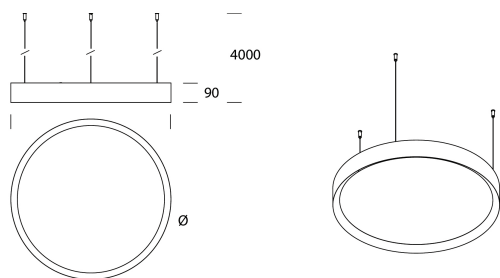

LBS

Suspension direct/diffused emission

code LB033.840D

∅
(735-1035-1335)

PRODUCT DESCRIPTION

LBS is a thin band of extruded aluminium section and it is possible to install it in many different ways. It consists of basic modules and, depending on the way they are assembled, it can be arch shaped (to be installed on a wall), circular shaped (to create swinging, ceiling and trimless recessed fixtures) or it may have a curving shape (to form a band which twists and turns on the ceiling, for instance). The extruded part, representing its body, is drawn in such a way to be able to house the linear LED light source, shaded with a white opal diffuser, both on the inside vertical side and therefore to give out light on its horizontal axis, and on its narrower and horizontal side and consequently to give out light on its vertical axis (indirect one). It is also available in ceiling, pendant and trimless recessed version with diffused direct light emission. Additionally, LBS also allows to make use of directional projectors, that can be hooked and wired to the profile.

PRODUCT FEATURES

Mounting method	suspension
Wattage	168W
Color rendering index	>80
Finishing	white / black
Source luminous flux	13516lm
Luminous flux	13447 lm
Fitting efficiency	80 lm/W
Ballast	included
Dimmable	dali touch & dim
Energy efficiency class	A+
Dimension	D 1335 MM
Grado IP	IP40
	No