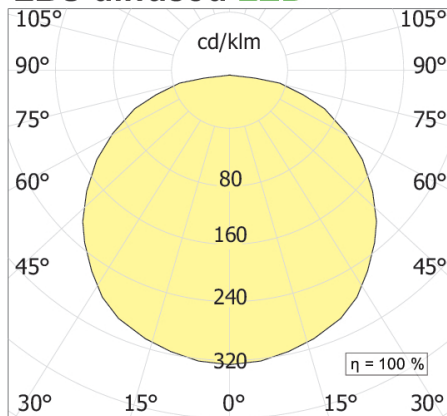

LBS diffused LED

EN605981 compliant

Ci riserviamo la possibilità di apportare modifiche ai nostri prodotti in qualsiasi momento. I dati aggiornati sono disponibili all'indirizzo www.luciferos.it - We reserve the right to change our products at any time. Current information is available at www.luciferos.it - En tous moment nous reservons le droit de modifier notre produits. Vous pouvez trouver la information actuelle toujours a www.luciferos.it - Wir behalten uns vor, jederzeit Änderungen an unserm Produkten vorzunehmen. Actuelle daten stellen wir jederzeit unter www.luciferos.it zur Verfügung - Nos reservamos en todo momento el derecho de realizar cambios en nuestros productos. En nuestra pagina www.luciferos.it siempre se encontrarán datos actuales.

Lucifero's srl - via del Tappeziere,3 - 40138 Bologna - Italia - ph. +39 051 6014276 - assistenza@luciferos.it - customercare@luciferos.it