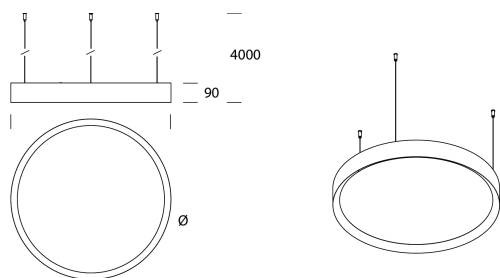

LBS

Suspension direct/diffused emission

code LB032.840D

∅
(735-1035-1335)

PRODUCT DESCRIPTION

LBS is a thin band of extruded aluminium section and it is possible to install it in many different ways. It consists of basic modules and, depending on the way they are assembled, it can be arch shaped (to be installed on a wall), circular shaped (to create swinging, ceiling and trimless recessed fixtures) or it may have a curving shape (to form a band which twists and turns on the ceiling, for instance). The extruded part, representing its body, is drawn in such a way to be able to house the linear LED light source, shaded with a white opal diffuser, both on the inside vertical side and therefore to give out light on its horizontal axis, and on its narrower and horizontal side and consequently to give out light on its vertical axis (indirect one). It is also available in ceiling, pendant and trimless recessed version with diffused direct light emission. Additionally, LBS also allows to make use of directional projectors, that can be hooked and wired to the profile.

PRODUCT FEATURES

Mounting method	suspension
Wattage	96W
Color rendering index	80
Finishing	white / black
Source luminous flux	7723lm
Luminous flux	7684 lm
Fitting efficiency	80 lm/W
Ballast	included
Dimmable	dali touch & dim
Energy efficiency class	A+
Dimension	D 1035 MM
Grado IP	IP40
	No

ACCESSORI NON OBBLIGATORI

LB420	canopy 230V
LB421	canopy for housing driver
LB428	canopy for plasterboard false-ceiling
LB403.4	power cable
LB405.4	power cable
LB409.4	power cable
LB403.2	power cable
LB405.2	power cable
LB407.2	power cable
LB407.4	power cable
LB409.2	power cable