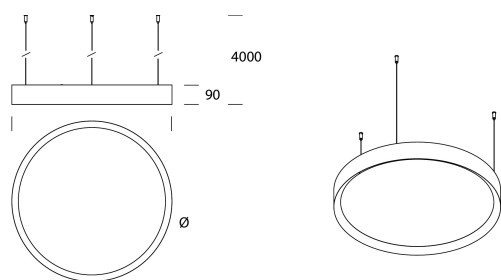

LBS

Suspension direct/diffused emission

code LB032.830D

∅
(735-1035-1335)

PRODUCT DESCRIPTION

LBS is a thin band of extruded aluminium section and it is possible to install it in many different ways. It consists of basic modules and, depending on the way they are assembled, it can be arch shaped (to be installed on a wall), circular shaped (to create swinging, ceiling and trimless recessed fixtures) or it may have a curving shape (to form a band which twists and turns on the ceiling, for instance). The extruded part, representing its body, is drawn in such a way to be able to house the linear LED light source, shaded with a white opal diffuser, both on the inside vertical side and therefore to give out light on its horizontal axis, and on its narrower and horizontal side and consequently to give out light on its vertical axis (indirect one). It is also available in ceiling, pendant and trimless recessed version with diffused direct light emission. Additionally, LBS also allows to make use of directional projectors, that can be hooked and wired to the profile.

PRODUCT FEATURES

Mounting method	suspension
Lamps	LED
Wattage	1x96W
Color temperature	3000K
Color rendering index	80
Finishing	white / black
Source luminous flux	5915lm
Luminous flux	6717 lm
Fitting efficiency	70 lm/W
Ballast	included
Energy efficiency class	A+
Dimension	D 1035 MM
Grado IP	IP40
	No

ACCESSORI NON OBBLIGATORI

LB420	canopy 230V
LB421	canopy for housing driver
LB428	canopy for plasterboard false-ceiling
LB403.4	power cable
LB405.4	power cable
LB409.4	power cable
LB403.2	power cable
LB405.2	power cable
LB407.2	power cable
LB407.4	power cable
LB409.2	power cable