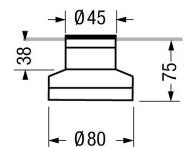

Products /  **CASTALDI** / D63 ATON / D63 ATON / D63/T00-LWWP

D63 ATON D63/T00-LWWP

TECHNICAL DATA

GENERAL

Item code	D63/T00-LWWP
Place installation	outdoor
Name	D63 ATON / D63/T00-LWWP ground recessed, wall recessed
Standard colour	stainless steel frame sandblasted
Environments	wellness, hallway, leisure areas

PHYSICAL

Installation type	ground recessed, wall recessed
Mounting type	with rough-in housing
Screws	AISI 304 stainless steel screws.
Seals	Silicone Rubber.
Temperature glass	40°C
Body	Corrosion resistant die-cast aluminium body. High impact resistant composite technopolymer housing box. AISI 316 stainless steel frame sandblasted.

DIMENSIONS

D: Total diameter device (mm)	45
Built-in shaped	Round
Diameter built-in (mm)	80
Built-in depth (mm)	75

OPTICAL SYSTEMS

Opening beam
Optical System

diffused
Tempered safety glass, mechanical and thermal
shock resistant.