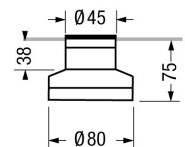

Products /  **CASTALDI** / D63 ATON / D63 ATON / D63/T00-LBF

D63 ATON D63/T00-LBF

TECHNICAL DATA

GENERAL

Item code	D63/T00-LBF
Place installation	outdoor
Name	D63 ATON / D63/T00-LBF ground recessed, wall recessed
Standard colour	stainless steel frame sandblasted
Environments	wellness, hallway, leisure areas

PHYSICAL

Installation type	ground recessed, wall recessed
Mounting type	with rough-in housing
Screws	AISI 304 stainless steel screws.
Seals	Silicone Rubber.
Temperature glass	40°C
Body	Corrosion resistant die-cast aluminium body. High impact resistant composite technopolymer housing box. AISI 316 stainless steel frame sandblasted.

DIMENSIONS

D: Total diameter device (mm)	45
Built-in shaped	Round
Diameter built-in (mm)	80
Built-in depth (mm)	75

OPTICAL SYSTEMS

Opening beam
Optical System

diffused
Tempered safety glass, mechanical and thermal
shock resistant.