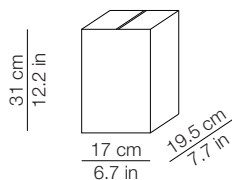

DIMENSIONI - DIMENSIONS

Dew | Dew False ceiling

Ø 11 cm
Ø 4.3 in

Dew 3

Ø 25 cm
Ø 9.8 in

IMBALLO - PACKAGING

Dew | Dew False ceiling

Volume: 0.010 m³ / 0.363 ft³
Gross weight: 2.3 kg / 5.2 lbs

Dew 3

Volume: 0.025 m³ / 0.875 ft³
Gross weight: 6.7 kg / 14.8 lbs

MATERIALI E FINITURE - MATERIALS AND FINISHINGSdiffusore
diffuser

diffusore in vetro
glass diffuser

dissipatore
heat sink

alluminio pressofuso
die cast aluminium