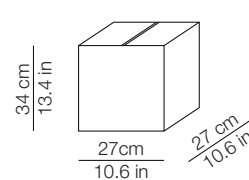

DIMENSIONI - DIMENSIONS

Dew | Dew False ceiling

Ø 11 cm
Ø 4.3 in

Dew 3

Ø 25 cm
Ø 9.8 in

IMBALLO - PACKAGING

Dew | Dew False ceiling

Volume: 0.010 m³ / 0.363 ft³
Gross weight: 2.3 kg / 5.2 lbs

Dew 3

Volume: 0.025 m³ / 0.875 ft³
Gross weight: 6.7 kg / 14.8 lbs

MATERIALI E FINITURE - MATERIALS AND FINISHINGSdiffusore
diffuser

diffusore in vetro
glass diffuser

dissipatore
heat sink

alluminio pressofuso
die cast aluminium