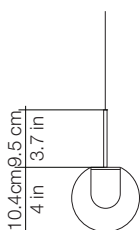

DIMENSIONI - DIMENSIONS

Dew | Dew False ceiling

Ø 11 cm
Ø 4.3 in

Dew 3

Ø 25 cm
Ø 9.8 in

IMBALLO - PACKAGING

Dew | Dew False ceiling

Volume: 0.010 m³ / 0.363 ft³
Gross weight: 2.3 kg / 5.2 lbs

Dew 3

Volume: 0.025 m³ / 0.875 ft³
Gross weight: 6.7 kg / 14.8 lbs

MATERIALI E FINITURE - MATERIALS AND FINISHINGSdiffusore
diffuser

diffusore in vetro
glass diffuser

dissipatore
heat sink

alluminio pressofuso
die cast aluminium