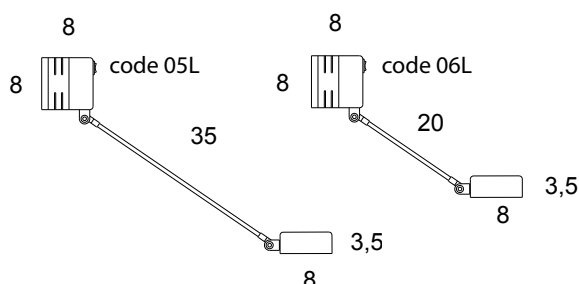

# Daphine Parete

Tommaso Cimini, 1984

Wall fixture in metal with an articulated arm and a diffuser pivoting on 360°. Electronic transformer.

<b>TECHNICAL DATAS</b>	Product Name (code)	<b>Daphine Parete (05 - 06)</b>
	Certificates	<b>CE</b>
	Norms	<b>EN 60-598-1 (CEI 34-21)</b>
	Light sources	<b>MAX 20W 12V - G4 (included)</b>
	Available	<b>230V (Europe) - 120V (USA - Japan) - 240V (UK)</b> <i>(fittings come with appropriate transformer)</i>
	Insulation Class	<b>II</b>
	Protection Class	<b>IP20</b>
	Packaging	<b>0,007m<sup>3</sup> - 0,78Kg</b>

# Daphine Parete LED

Tommaso Cimini - Ettore Cimini, 2013

Wall lamp made of steel with an adjustable, pivoting arm. The head can rotate 360°. Light Source: 4WLED, with an ON/OFF switch.

The maximum energy absorption is 5,3W.

<b>TECHNICAL DATAS</b>	Product Name (code)	<b>Daphine Parete LED (05L - 06L)</b>
	Certificates	
	Norms	<b>EN 60-598-1 (CEI 34-21)</b>
	Light sources	<b>1 x 4W-LED [3000K • 320lm]</b>
	Available	<b>230V (Europe) - 120V (USA - Japan) - 240V (UK)</b> <i>(fittings come with appropriate feeder)</i>
	Insulation Class	<b>II</b>
	Protection Class	<b>IP20</b>
	Packaging	<b>0,007m<sup>3</sup> - 0,72Kg</b>