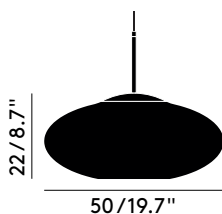

## COPPER WIDE PENDANT EU

<b>Code</b>	
Copper	MSS01WEU
Black	MSS01WBKEU
Blue	MSS01WBLEU

<b>Year of Design</b>	2015
<b>Material</b>	Polycarbonate
<b>Bulb Spec</b>	E27 28W (max). Bulb not included.
<b>Cable Spec</b>	250cm/98.4in clear cable.
<b>Dimmability</b>	Mains dimmable (depending on lamp application).

### Code

Chrome MSS01WCHEU

Copper MSS01WG0EU

---

<b>Year of Design</b>	2015
<b>Material</b>	Polycarbonate
<b>Bulb Spec</b>	E27 28W (max). Bulb not included.
<b>Cable Spec</b>	250cm/98.4in clear cable.
<b>Dimmability</b>	Mains dimmable (depending on lamp application).
<b>Made To Order</b>	MOQ 50 units, lead time 3 months

### Packaging

Height	0.36 m
Width	0.55 m
Length	0.55 m
Weight	3.3 kg