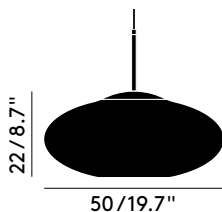

# COPPER WIDE

NEW

NEW

Copper shade is an over-sized, blow moulded and perfectly reflective globe that kick started the recent craze for copper in interiors the world over. This year we strip away the copper in favour of two new radical attitudes. In high-reflective Blue, Copper shade takes on the weightless form of a helium-filled balloon, an unidentified space-age object. In fetish black, Copper Shade becomes a patent monochromatic orb, a slick black ball with a metallised aluminium interior.

## COPPER WIDE PENDANT EU

<b>Code</b>	
Copper	MSS01WEU
Black	MSS01WBKEU
Blue	MSS01WBLEU

<b>Year of Design</b>	2015
<b>Material</b>	Polycarbonate
<b>Bulb Spec</b>	E27 28W (max). Bulb not included.
<b>Cable Spec</b>	250cm/98.4in clear cable.
<b>Dimmability</b>	Mains dimmable (depending on lamp application).

### Code

Chrome MSS01WCHEU

Copper MSS01WG0EU

---

<b>Year of Design</b>	2015
<b>Material</b>	Polycarbonate
<b>Bulb Spec</b>	E27 28W (max). Bulb not included.
<b>Cable Spec</b>	250cm/98.4in clear cable.
<b>Dimmability</b>	Mains dimmable (depending on lamp application).
<b>Made To Order</b>	MOQ 50 units, lead time 3 months

### Packaging

Height	0.36 m
Width	0.55 m
Length	0.55 m
Weight	3.3 kg