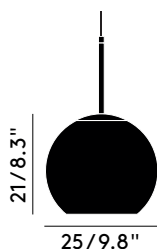

COPPER ROUND 25CM

Copper shade is an over-sized, blow moulded and perfectly reflective globe that kick started the recent craze for copper in interiors the world over. This year we strip away the copper in favour of two new radical attitudes. In high-reflective Blue, Copper shade takes on the weightless form of a helium-filled balloon, an unidentified space-age object. In fetish black, Copper Shade becomes a patent monochromatic orb, a slick black ball with a metallised aluminium interior.

COPPER 25CM PENDANT EU

Code	
Bronze	MSS2501-PEUM1
Copper	MSS02REU
Black	MSS02RBKEU
Blue	MSS02RBKEU

Year of Design	2005
Material	Polycarbonate
Bulb Spec	Copper Bronze – E27 28W (max), Copper, Black & Blue – E14 25W (max). Bulb not included.
Cable Spec	250cm/98.4in clear cable.
Dimmability	Mains dimmable (depending on lamp application).

COPPER ROUND 25CM

MADE TO ORDER

Copper shade is an over-sized, blow moulded and perfectly reflective globe that kick started the recent craze for copper in interiors the world over. This year we strip away the copper in favour of two new radical attitudes. In high-reflective Blue, Copper shade takes on the weightless form of a helium-filled balloon, an unidentified space-age object. In fetish black, Copper Shade becomes a patent monochromatic orb, a slick black ball with a metallised aluminium interior.

COPPER 25CM PENDANT EU

Code

Chrome MSS02RCHEU

Gold MSS02RGOEU

Year of Design	2005
Material	Polycarbonate
Bulb Spec	Silver and Gold – E14 25W (max). Bulb not included.
Cable Spec	250cm/98.4in clear cable.
Dimmability	Mains dimmable (depending on lamp application).
Made To Order	MOQ 50 units, lead time 3 months