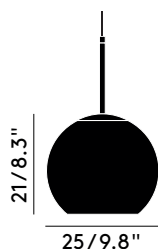

COPPER ROUND 25CM

Copper shade is an over-sized, blow moulded and perfectly reflective globe that kick started the recent craze for copper in interiors the world over. This year we strip away the copper in favour of two new radical attitudes. In high-reflective Blue, Copper shade takes on the weightless form of a helium-filled balloon, an unidentified space-age object. In fetish black, Copper Shade becomes a patent monochromatic orb, a slick black ball with a metallised aluminium interior.

COPPER 25CM PENDANT EU

Code	
Bronze	MSS2501-PEUM1
Copper	MSS02REU
Black	MSS02RBKEU
Blue	MSS02RBKEU

Year of Design	2005
Material	Polycarbonate
Bulb Spec	Copper Bronze – E27 28W (max), Copper, Black & Blue – E14 25W (max). Bulb not included.
Cable Spec	250cm/98.4in clear cable.
Dimmability	Mains dimmable (depending on lamp application).

COPPER 25CM PENDANT EU

Code

Chrome MSS02RCHEU

Gold MSS02RGOEU

Year of Design	2005
Material	Polycarbonate
Bulb Spec	Silver and Gold – E14 25W (max). Bulb not included.
Cable Spec	250cm/98.4in clear cable.
Dimmability	Mains dimmable (depending on lamp application).
Made To Order	MOQ 50 units, lead time 3 months

Germany

Packaging

Height	0.31 m
Width	0.31 m
Length	0.41 m
Weight	1.7 kg

Product weight

0.88 kg

Ceiling Rose Included

Bronze - Black Metal
Copper - Polished Copper Steel
Black - Gloss Black Steel
Blue - Gloss Blue Steel
Chrome - Polished Chrome Steel
Gold - Polished Brass Steel