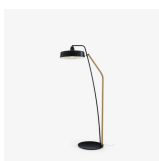

FLOOR STANDARD LAMP SPOK

Designer

Thibault Desombre

Description

Like an essential piece of architecture, a meaningful marriage of wood and metal, Spok is the refined expression of variable geometry which enables one to play with light as one wishes. Floor lamp with metal base Ø 40 cm and telescopic tubular metal stem Ø 15 mm, finished in ribbed Epoxy matt black lacquer. Shade in repoussé metal H 18 Ø 40 cm with exterior in ribbed Epoxy matt black lacquer and satin white lacquered interior. Stem in clear matt varnished bent beech. The above-indicated dimensions correspond to the overall dimensions of the floor lamp when unfolded. When folded its dimensions are H 161 - W 71 - D 40 cm. Supplied with 1 x 330° 12W E27 LED bulb Ø 95 mm. Colour temperature 2,700K (warm white).

Technical characteristics

Like an essential piece of architecture, a meaningful marriage of wood and metal, Spok is the refined expression of variable geometry which enables one to play with light as one wishes. Floor lamp with metal base Ø 40 cm and telescopic tubular metal stem Ø 15 mm, finished in ribbed Epoxy matt black lacquer. Shade in repoussé metal H 18 Ø 40 cm with exterior in ribbed Epoxy matt black

lacquer and satin white lacquered interior. Stem in clear matt varnished bent beech. The above-indicated dimensions correspond to the overall dimensions of the floor lamp when unfolded. When folded its dimensions are H 161 - W 71 - D 40 cm. Supplied with 1 x 330° 12W E27 LED bulb Ø 95 mm. Colour temperature 2,700K (warm white).

More information on

www.cinna.fr

© Ligne Roset 2024

DIMENSIONS

Height 2220 mm |

Width 1560 mm |

Depth 400 mm