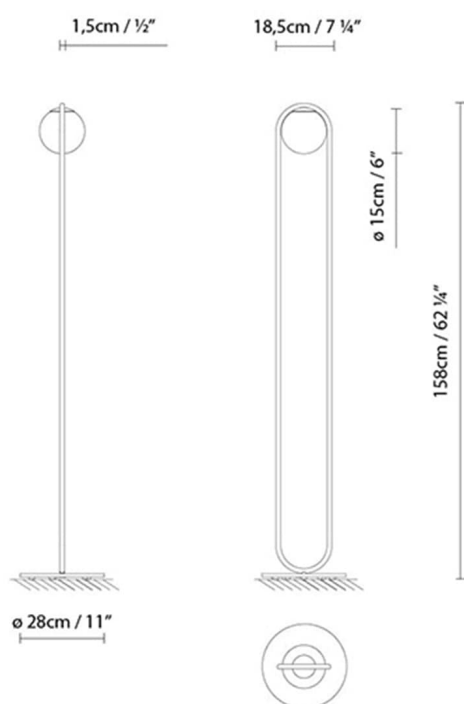

**Description:**

Decorative floor lamp consisting of an opal glass sphere and metal components finished in matte brass or matte black.

**Materials:**

Glass and metal.

**Finishes:**

Matte brass.

Matte black.

## C\_BALL F

**Light source:**

LED 6W (E14)

LED **A+**

Fluo. max. 12W (E14)

**A**

Halo. max. 46W (E14)

**C**

**Weight :**

Net kg.: 7

Gross kg:

**Packaging:**

N. packages:

Volume m3:

Dimensions cm: