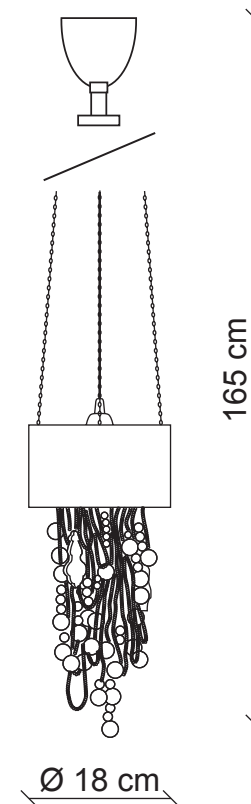

PATRIZIAGARGANTI

Firenze

BAGA Contemporary
LOVELY LIGHT

art. CR54

1 light Chandelier

Finish: Nickel

Lampshades: Newspaper paper

Accessories: Clear methacrilate and crystals

Ø 18x18
H. 12

1x
40W E14
not supplied

m³ 0,08
Kg 2