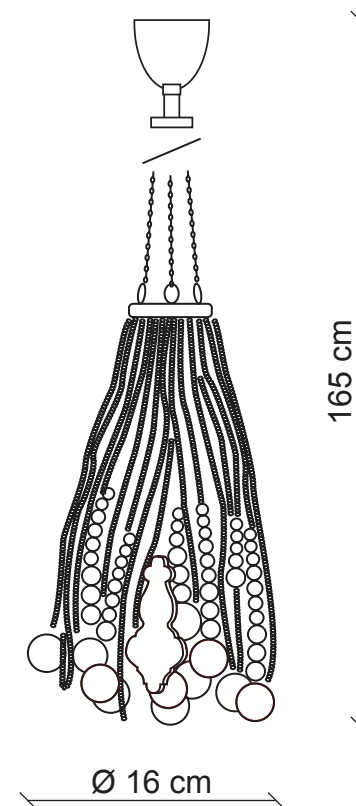

PATRIZIAGARGANTI

Firenze

BAGA Contemporary
LOVELY LIGHT

art. CR32

1 light Chandelier

Finish: Nickel

Accessories: Clear crystals

1x
60W E14
not supplied

m³ 0,08
Kg 2,2