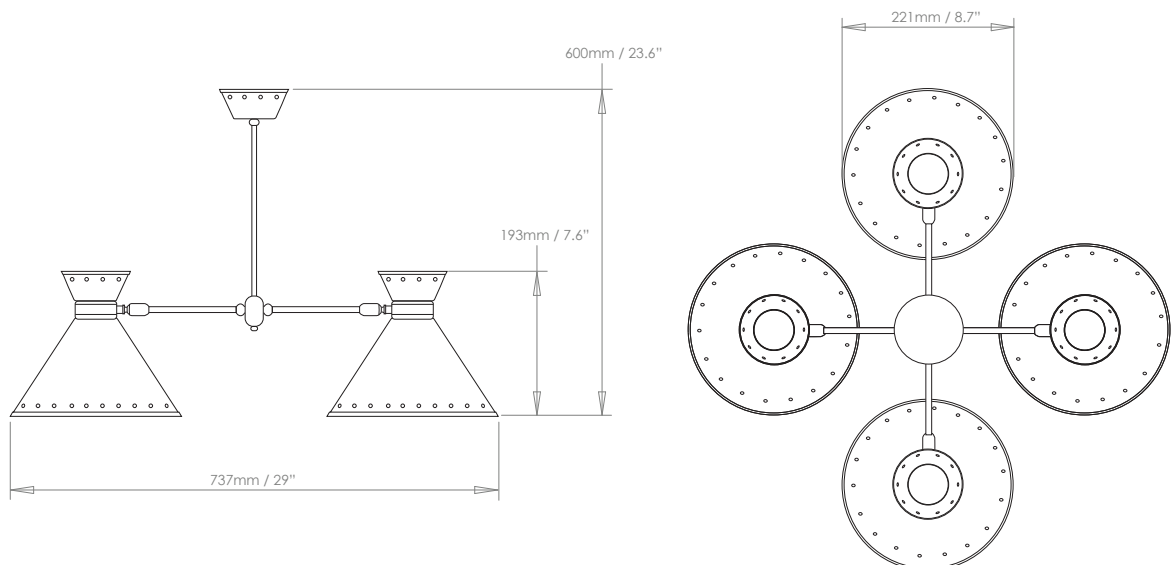

Shown here in Brass Polished and Unlacquered finish with Black shades.

PRODUCT CODE CH80

CATEGORY: CHANDELIERS & PENDANTS

DIMENSIONS

TOM CHANDELIER

LAMP TYPE
INCANDESCENT**UK**
4 x 60W (Max) E14 Golfball**EU**
4 x 60W (Max) E14 Golfball**USA**
4 x 60W (Max) E12 Golfball