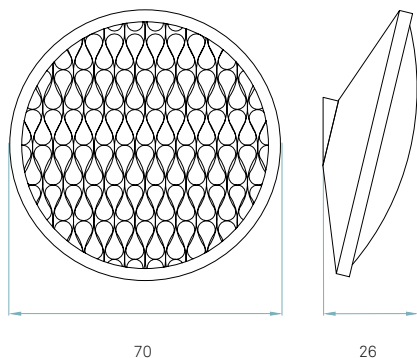

References

CERV A BK LED DIM0-10V
CERV A W LED DIM0-10V

CERV A BK LED DIMBT
CERV A W LED DIMBT

Awards

Brussels 2018

Certificates

Class I

Dimmable:
120 - 277V

Bluetooth Dimming:
220 - 240V

Wood shade colours

- 20 Ivory White
- 21 Natural Cherry
- 22 Natural Beech
- 24 Yellow
- 25 Orange
- 26 Red
- 28 Blue
- 29 Grey
- 30 Turquoise
- 31 Chocolate
- 32 Pink

Metal Outer

- W Matt White
- BK Matt Black

Components

Diffuser
Matt satin acrylic

Back plate
White or Black

Packaging

Box size
88 x 88 x 34 cm

Box volume
0,263 m³

Weight
Gross - 16,9 Kg
Net - 10,4 Kg

LED
String
30 x 1 W 24 V

Energy class

LED integrated

Driver

EFORE
1 unit - Ref. RCL030-1100A

EFORE
1 unit - Ref. RCL030-1100A
+
Bluetooth Control - CASAMBI / ELT
1 unit - Ref. CBU - ASD

Details

Input Voltage	Luminous Flux *	CRI	Watt.	CCT	Lifetime (L70)
120 - 277V / 220 - 240V	896 lm	80	30 W	3000 K	40000h

* Measurements taken using white shades, Veneer Ref: 20 Ivory White