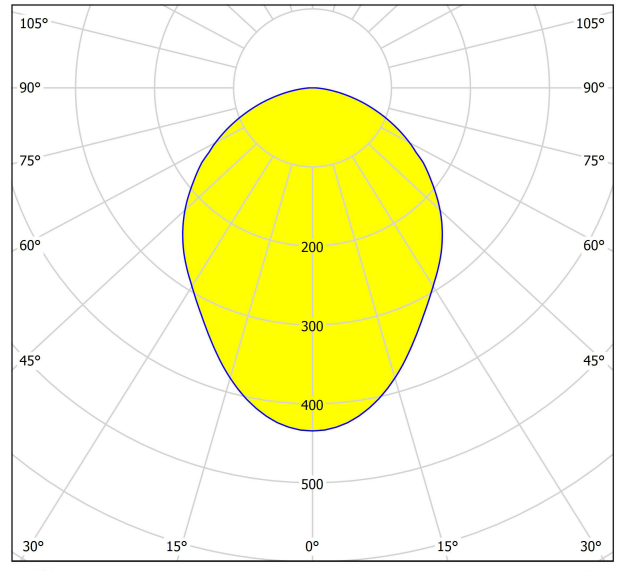

## DATA SHEET

Code	C07702.000.0409
System power consumption	10W
Light source	LED
Light source lifetime	L90 (B10) 50'000h
Colour temperature	3000K Ra >90
Light distribution	adjustable
Apertura fascio	90°
Power supply	220-240V AC
Frequency	50/60Hz
Electrical configuration	dimnable (Step DIM)
Driver	integrated included
Nominal luminous flux	600lm
Lumen output	526lm
Efficiency	87.667%
Weight	4,2050Kg
Protection degree	IP40
Colour tollerances	SDCM 3

# DIAGRAMMA POLARE

cd/klm  
 — C0 - C180 — C90 - C270

η = 100%