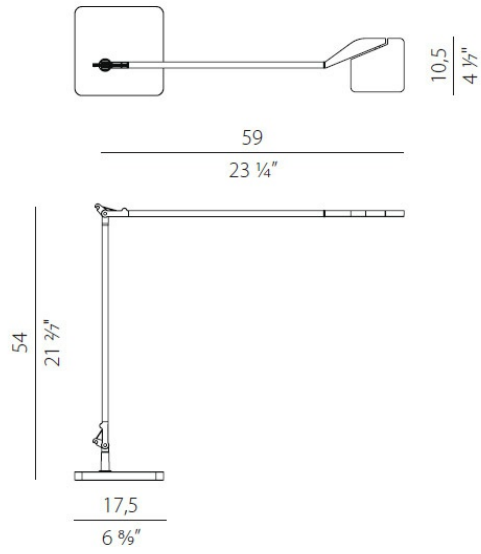

TECHNICAL DRAWING