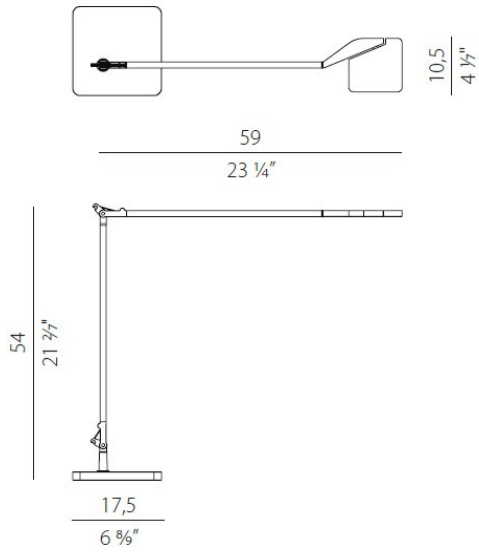

TECHNICAL DRAWING