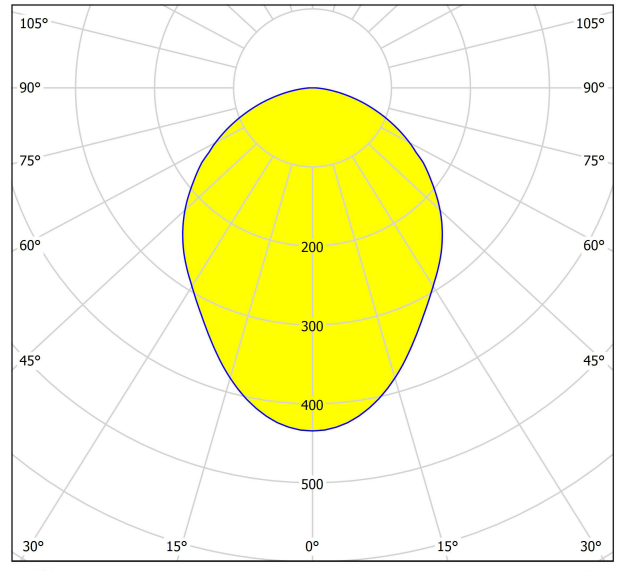

## DATA SHEET

Code	C07701.000.0409
System power consumption	10W
Light source	LED
Light source lifetime	L90 (B10) 50'000h
Colour temperature	3000K Ra >90
Light distribution	adjustable
Apertura fascio	90°
Power supply	220-240V AC
Frequency	50/60Hz
Electrical configuration	dimnable (Step DIM)
Driver	integrated included
Nominal luminous flux	600lm
Lumen output	526lm
Efficiency	87.667%
Weight	4,2050Kg
Protection degree	IP40
Colour tollerances	SDCM 3

# DIAGRAMMA POLARE

cd/klm  
 — C0 - C180 — C90 - C270

η = 100%