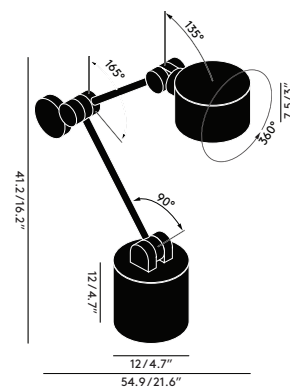

BOOM

NEW

BOOM TASK LIGHT BLACK EU

Product BMTL01BLKEU
Type Table Light
Material Aluminium
Colour ● Black
Bulb Spec E14 7W (max). Bulb not included.
Cable Spec 250cm / 98.4in black braided cable. Inline switch 60cm from base of lamp.

Packaging (m)	H	W	D	Weight (kg)
	0.15	0.26	0.55	20.5

Product Weight 7.3 (kg)

Process CNC machined, cast iron base weight, injection moulded nylon washers.

Year of Design 2016

Bulb Spec UK/EU certified

Cleaning instructions: Clean with a soft dry cloth only. Do not use polishing agents, water or abrasive materials when cleaning. Always switch off the electricity supply before cleaning.