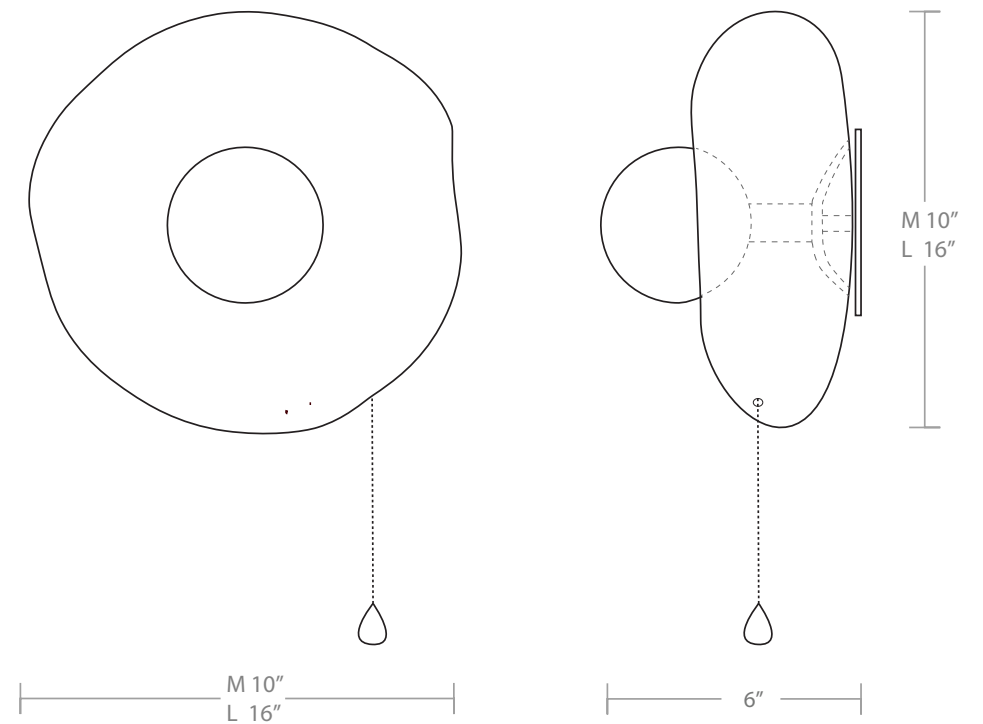

MATERIALS

- ceramic
- metal parts

OTHER INFO

standard blackpate for sconces
(unless specified otherwise, fee applies)

CERTIFICATION

VOLTAGE

120v - 277v

BULB SPECS, COLOR TEMPERATURE