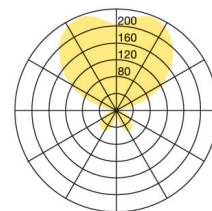

Type	TWI08-11-8030-TD	<b>TWI08-11-8030-TD</b>
Order No	TWI08-11-8030-TD	
Lamp type/assembly	Standing light	
Version	LED	
Energy efficiency class	A+	
Light source	LED, CRI > 80	<b>DESIGN PLUS</b>
Colour temperature	2700 - 4000 K	
Operating mode	Dimmable + white tone modulation	
Operation	Cable integrated	
Lamp shade	Acrylic glass, prismatic	
Base	Stainless steel	
Power cable	Black, 3 x 0.75 mm <sup>2</sup> , L 4000 mm	
Mains plug	Swiss T12 (type J)	
Light distribution	Direct (2090 lm) / indirect (2630 lm)	
Total luminous flux of luminaire	4720 lm	
Power consumption	60 W	
Luminaire efficacy	79 lm/W	
Mains voltage	220-240V / 50Hz	
Stand-by consumption	< 0.5W	
Safety class	I	
Protection type	IP 20	
Packaging units	2 (1980 x 420 x 360 + 1930 x 340 x 270 mm)	
Weight	23.0 kg	
Guarantee	36 months	
Belux Express	Shipping within 5 days of ordering (available for order quantities up to 10 units and subject to availability)	