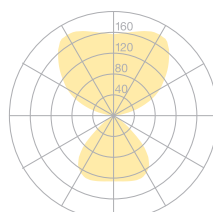

η=81.5% CD/1000lm