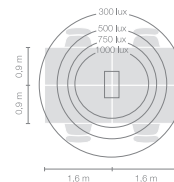

Belux AG
Neufeldweg 6, CH-5103 Möriken
Tel. +41 61 316 74 01
Fax +41 61 316 75 99
www.belux.com
belux@belux.com