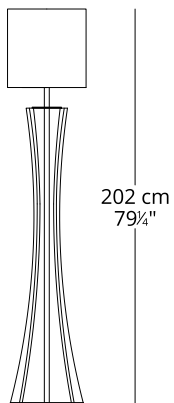

CHARME Floor Lamp ART. L29

DESCRIPTION

Charme collection floor lamp. Solid metal structure in Chrome plus finishing. Wooden parts in polyester lacquered Gold glitter Ivory finishing. Available with round and smooth lampshade.

Download our samples book for other available lacquered colours and metals.

DRAWINGS

40 cm
15 3/4"